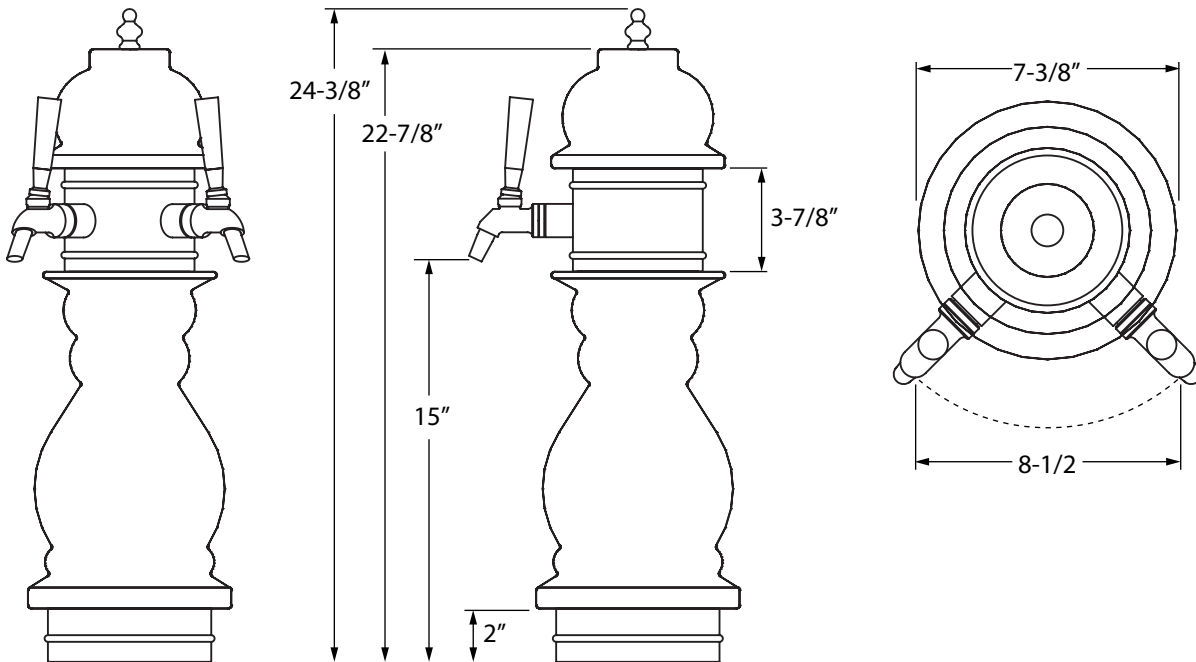

Glastender, Inc. • 5400 North Michigan Road • Saginaw, MI • 48604-9780 989.752.4275 • 800.748.0423 • Fax 989.752.4444 www.glastender.com	Approval/Notes:

Specifications subject to change without notice. For current specifications please visit our website.