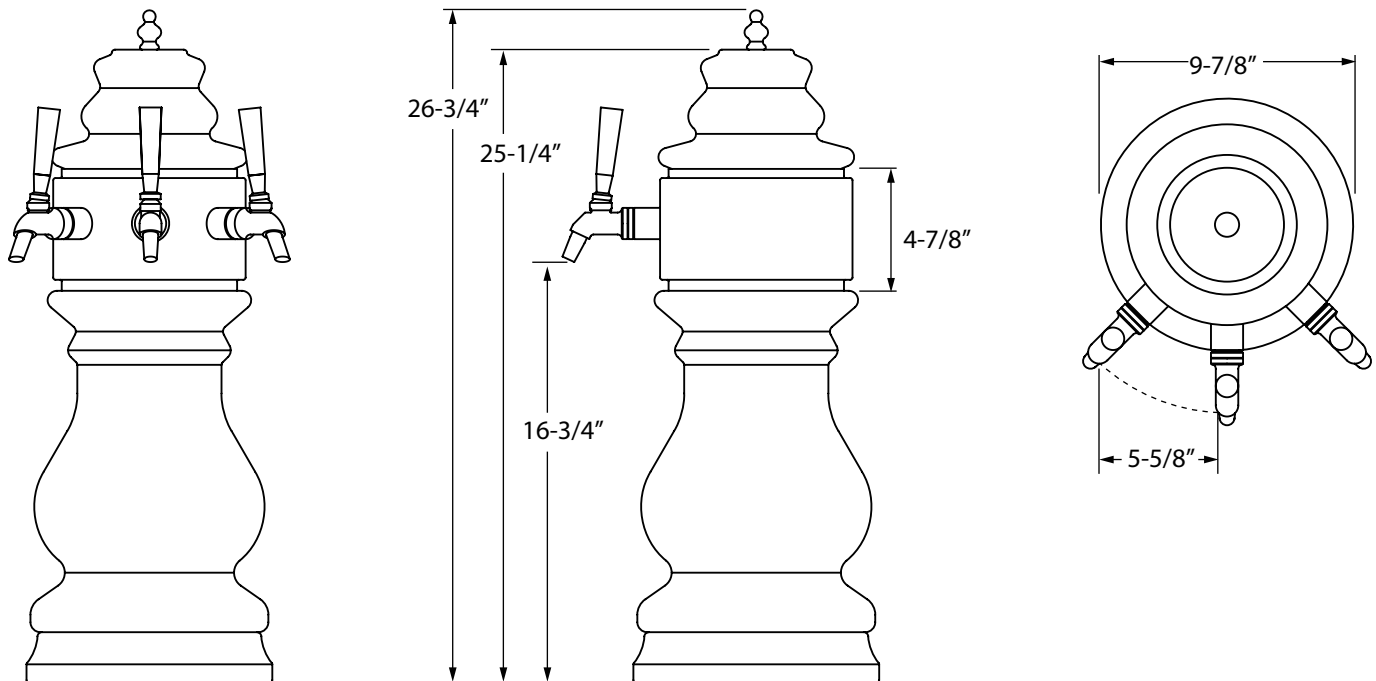

Dimensional Information

Glastender, Inc. • 5400 North Michigan Road • Saginaw, MI • 48604-9780 989.752.4275 • 800.748.0423 • Fax 989.752.4444 www.glastender.com	Approval/Notes:

Specifications subject to change without notice. For current specifications please visit our website.