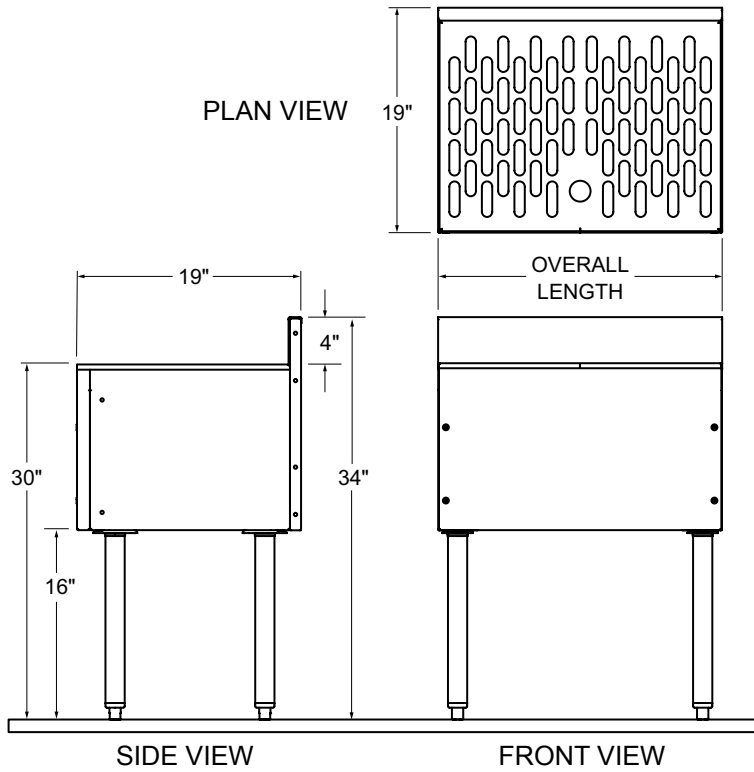

Choice Drainboards

Dimensional Information

"A" Depth-19" Deep Models

Model Number	Overall Length
C-DBA-12	12"
C-DBA-18	18"
C-DBA-24	24"
C-DBA-30	30"
C-DBA-36	36"
C-DBA-42	42"
C-DBA-48	48"