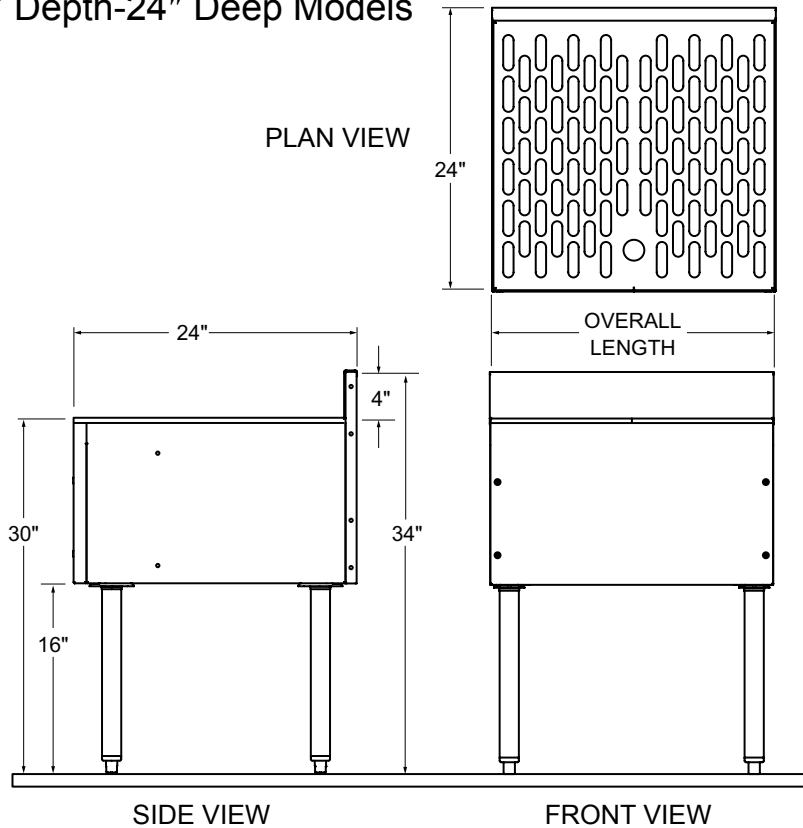

### Standard Features

- All stainless steel construction
- Adjustable thermoplastic bullet feet
- Corrugated work surface
- One-piece seamless top and backsplash featuring 1/4" radius corners for easy cleaning
- Standard models available in 6" incremental lengths from 12" to 48"
- 24" deep models provide a larger drainboard storage area not just a deck extension on the back of the 19" deep model

## Dimensional Information

### "A" Depth-19" Deep Models

Model Number	Overall Length
C-DBA-12	12"
C-DBA-18	18"
C-DBA-24	24"
C-DBA-30	30"
C-DBA-36	36"
C-DBA-42	42"
C-DBA-48	48"

### "B" Depth-24" Deep Models

Model Number	Overall Length
C-DBB-12	12"
C-DBB-18	18"
C-DBB-24	24"
C-DBB-30	30"
C-DBB-36	36"
C-DBB-42	42"
C-DBB-48	48"