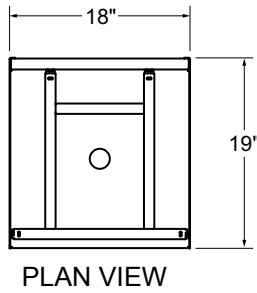

Choice Glassracks

Dimensional Information

C-GRA-18

NOTE: Shown with optional shelves