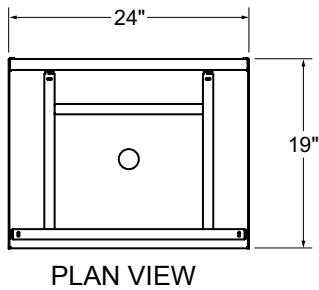

Standard Features

- Stainless steel construction
- Adjustable thermoplastic bullet feet
- Full bottom floor with drain

Product Information

Glassracks are designed to hold racks of glassware stacked on top of each other. The 24" wide model holds 20" by 20" racks and the 18" wide models hold the 16" round racks used with the Glastender GT-18 glasswashers. Optional shelves are available as an accessory.

Choice Glassracks

Dimensional Information

C-GRA-18

NOTE: Shown with optional shelves

FRONT ELEVATION

SIDE ELEVATION

C-GRA-24

NOTE: Shown with optional shelves

FRONT ELEVATION

SIDE ELEVATION

C-GRB-18 NOTE: Shown with optional shelves

FRONT ELEVATION

SIDE ELEVATION

C-GRB-24 NOTE: Shown with optional shelves

FRONT ELEVATION

SIDE ELEVATION