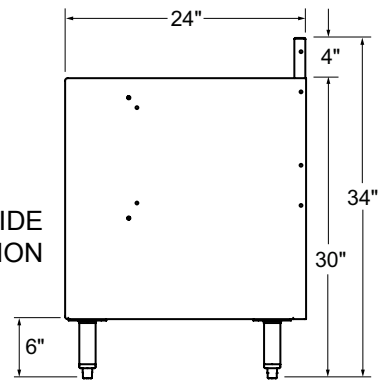

Drain

- 1-1/2" I.P.S. Threaded drain will fit Dearborn part #8033 slipnut and part #W-573P washer.

Legs

- 1-5/8" diameter, 16 gauge stainless steel
- Thermoplastic bullet feet

Materials

- 20 gauge stainless steel parts include: all components unless otherwise noted
- 18 gauge stainless steel parts include: leg pads
- 14 gauge stainless steel parts include: sides and optional glass rack shelves

Standard Features

- Stainless steel construction
- Adjustable thermoplastic bullet feet
- Full bottom floor with drain

Product Information

Glassracks are designed to hold racks of glassware stacked on top of each other. The 24" wide model holds 20" by 20" racks and the 18" wide models hold the 16" round racks used with the Glastender GT-18 glasswashers. Optional shelves are available as an accessory.

Choice Glassracks

Dimensional Information

C-GRA-18

NOTE: Shown with optional shelves

FRONT ELEVATION

SIDE ELEVATION

C-GRA-24

NOTE: Shown with optional shelves

FRONT ELEVATION

SIDE ELEVATION

C-GRB-18 NOTE: Shown with optional shelves

FRONT ELEVATION

SIDE ELEVATION

C-GRB-24 NOTE: Shown with optional shelves

FRONT ELEVATION

SIDE ELEVATION