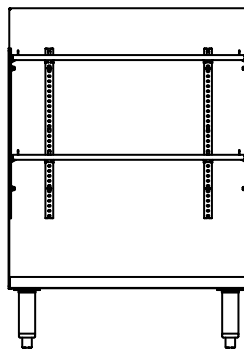

Drain

- 1-1/2" I.P.S. Threaded drain will fit Dearborn part #8033 slipnut and part #W-573P washer.

Legs

- 1-5/8" diameter, 16 gauge stainless steel
- Thermoplastic bullet feet

Materials

- 20 gauge stainless steel parts include: all components unless otherwise noted
- 18 gauge stainless steel parts include: leg pads
- 14 gauge stainless steel parts include: sides and optional glass rack shelves

Standard Features

- Stainless steel construction
- Adjustable thermoplastic bullet feet
- Full bottom floor with drain

Product Information

Glassracks are designed to hold racks of glassware stacked on top of each other. The 24" wide model holds 20" by 20" racks and the 18" wide models hold the 16" round racks used with the Glastender GT-18 glasswashers. Optional shelves are available as an accessory.

Choice Glassracks

Dimensional Information

C-GRA-18

NOTE: Shown with optional shelves

FRONT ELEVATION

SIDE ELEVATION

C-GRA-24

NOTE: Shown with optional shelves

FRONT ELEVATION

SIDE ELEVATION

C-GRB-18 NOTE: Shown with optional shelves

FRONT ELEVATION

SIDE ELEVATION

C-GRB-24 NOTE: Shown with optional shelves

FRONT ELEVATION

SIDE ELEVATION