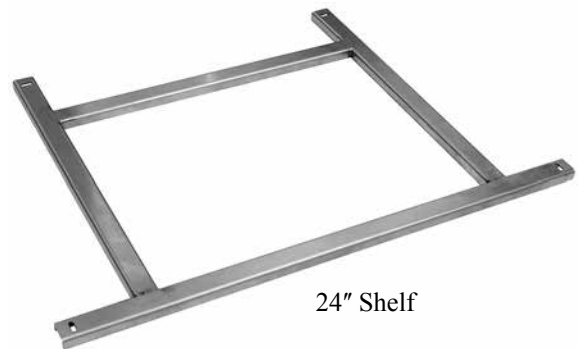

Drain

- 1-1/2" I.P.S. Threaded drain will fit Dearborn part #8033 slipnut and part #W-573P washer.

Legs

- 1-5/8" diameter, 16 gauge stainless steel
- Thermoplastic bullet feet

Materials

- 20 gauge stainless steel parts include: all components unless otherwise noted
- 18 gauge stainless steel parts include: leg pads
- 14 gauge stainless steel parts include: sides and optional glass rack shelves

Standard Features

- Stainless steel construction
- Adjustable thermoplastic bullet feet
- Full bottom floor with drain

Product Information

Glassracks are designed to hold racks of glassware stacked on top of each other. The 24" wide model holds 20" by 20" racks and the 18" wide models hold the 16" round racks used with the Glastender GT-18 glasswashers. Optional shelves are available as an accessory.

Accessories

03013601	Shelf kit for 18" wide model, includes two shelves and eight clips
03013602	Shelf kit for 24" wide model, includes two shelves and eight clips

24" Shelf

To view cleaning and care instructions, please visit:
http://www.glastender.com/PDF/choice_ss_clean_care.pdf