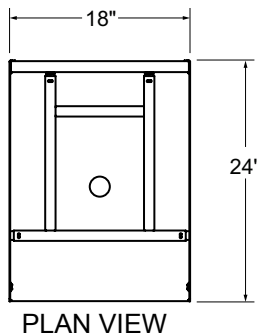

Drain

- 1-1/2" I.P.S. Threaded drain will fit Dearborn part #8033 slipnut and part #W-573P washer.

Legs

- 1-5/8" diameter, 16 gauge stainless steel
- Thermoplastic bullet feet

Materials

- 20 gauge stainless steel parts include: all components unless otherwise noted
- 18 gauge stainless steel parts include: leg pads
- 14 gauge stainless steel parts include: sides and optional glass rack shelves

Standard Features

- Stainless steel construction
- Adjustable thermoplastic bullet feet
- Full bottom floor with drain

Product Information

Glassracks are designed to hold racks of glassware stacked on top of each other. The 24" wide model holds 20" by 20" racks and the 18" wide models hold the 16" round racks used with the Glastender GT-18 glasswashers. Optional shelves are available as an accessory.

Choice Glassracks

Dimensional Information

C-GRA-18

NOTE: Shown with optional shelves

FRONT ELEVATION

SIDE ELEVATION

C-GRA-24

NOTE: Shown with optional shelves

FRONT ELEVATION

SIDE ELEVATION

C-GRB-18 NOTE: Shown with optional shelves

FRONT ELEVATION

SIDE ELEVATION

C-GRB-24 NOTE: Shown with optional shelves

FRONT ELEVATION

SIDE ELEVATION