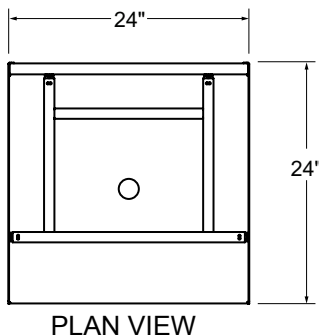

Drain

- 1-1/2" I.P.S. Threaded drain will fit Dearborn part #8033 slipnut and part #W-573P washer.

Legs

- 1-5/8" diameter, 16 gauge stainless steel
- Thermoplastic bullet feet

Materials

- 20 gauge stainless steel parts include: all components unless otherwise noted
- 18 gauge stainless steel parts include: leg pads
- 14 gauge stainless steel parts include: sides and optional glass rack shelves

Standard Features

- Stainless steel construction
- Adjustable thermoplastic bullet feet
- Full bottom floor with drain

Product Information

Glassracks are designed to hold racks of glassware stacked on top of each other. The 24" wide model holds 20" by 20" racks and the 18" wide models hold the 16" round racks used with the Glastender GT-18 glasswashers. Optional shelves are available as an accessory.

Choice Glassracks

Dimensional Information

C-GRA-18

NOTE: Shown with optional shelves

FRONT ELEVATION

SIDE ELEVATION

C-GRA-24

NOTE: Shown with optional shelves

FRONT ELEVATION

SIDE ELEVATION

C-GRB-18 NOTE: Shown with optional shelves

FRONT ELEVATION

SIDE ELEVATION

C-GRB-24 NOTE: Shown with optional shelves

FRONT ELEVATION

SIDE ELEVATION