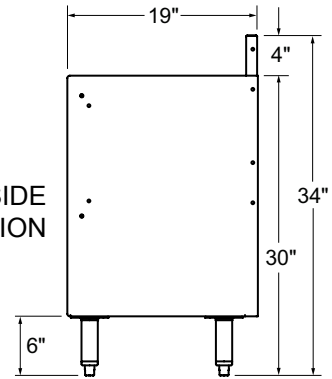

Drain

- 1-1/2" I.P.S. Threaded drain will fit Dearborn part #8033 slipnut and part #W-573P washer.

Legs

- 1-5/8" diameter, 16 gauge stainless steel
- Thermoplastic bullet feet

Materials

- 20 gauge stainless steel parts include: all components unless otherwise noted
- 18 gauge stainless steel parts include: leg pads
- 14 gauge stainless steel parts include: sides and optional glass rack shelves

Choice Glassracks

Dimensional Information

C-GRA-18

NOTE: Shown with optional shelves

FRONT ELEVATION

SIDE ELEVATION

C-GRA-24

NOTE: Shown with optional shelves

FRONT ELEVATION

SIDE ELEVATION

C-GRB-18 NOTE: Shown with optional shelves

FRONT ELEVATION

SIDE ELEVATION

C-GRB-24 NOTE: Shown with optional shelves

FRONT ELEVATION

SIDE ELEVATION