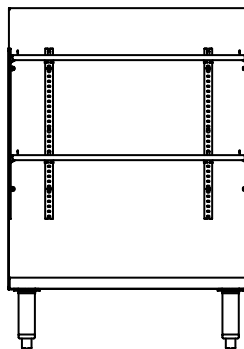

Drain

- 1-1/2" I.P.S. Threaded drain will fit Dearborn part #8033 slipnut and part #W-573P washer.

Legs

- 1-5/8" diameter, 16 gauge stainless steel
- Thermoplastic bullet feet

Materials

- 20 gauge stainless steel parts include: all components unless otherwise noted
- 18 gauge stainless steel parts include: leg pads
- 14 gauge stainless steel parts include: sides and optional glass rack shelves

Standard Features

- Stainless steel construction
- Adjustable thermoplastic bullet feet
- Full bottom floor with drain

Product Information

Glassracks are designed to hold racks of glassware stacked on top of each other. The 24" wide model holds 20" by 20" racks and the 18" wide models hold the 16" round racks used with the Glastender GT-18 glasswashers. Optional shelves are available as an accessory.

Choice Glassracks

Dimensional Information

C-GRA-18

NOTE: Shown with optional shelves

FRONT ELEVATION

SIDE ELEVATION

C-GRA-24

NOTE: Shown with optional shelves

FRONT ELEVATION

SIDE ELEVATION

C-GRB-18 NOTE: Shown with optional shelves

FRONT ELEVATION

SIDE ELEVATION

C-GRB-24 NOTE: Shown with optional shelves

FRONT ELEVATION

SIDE ELEVATION