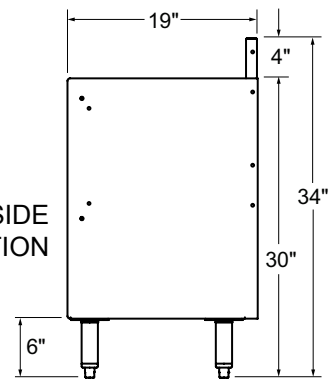

Drain

- 1-1/2" I.P.S. Threaded drain will fit Dearborn part #8033 slipnut and part #W-573P washer.

Legs

- 1-5/8" diameter, 16 gauge stainless steel
- Thermoplastic bullet feet

Materials

- 20 gauge stainless steel parts include: all components unless otherwise noted
- 18 gauge stainless steel parts include: leg pads
- 14 gauge stainless steel parts include: sides and optional glass rack shelves

Choice Glassracks

Dimensional Information

C-GRA-18

NOTE: Shown with optional shelves

FRONT ELEVATION

SIDE ELEVATION

C-GRA-24

NOTE: Shown with optional shelves

FRONT ELEVATION

SIDE ELEVATION

C-GRB-18 NOTE: Shown with optional shelves

FRONT ELEVATION

SIDE ELEVATION

C-GRB-24 NOTE: Shown with optional shelves

FRONT ELEVATION

SIDE ELEVATION