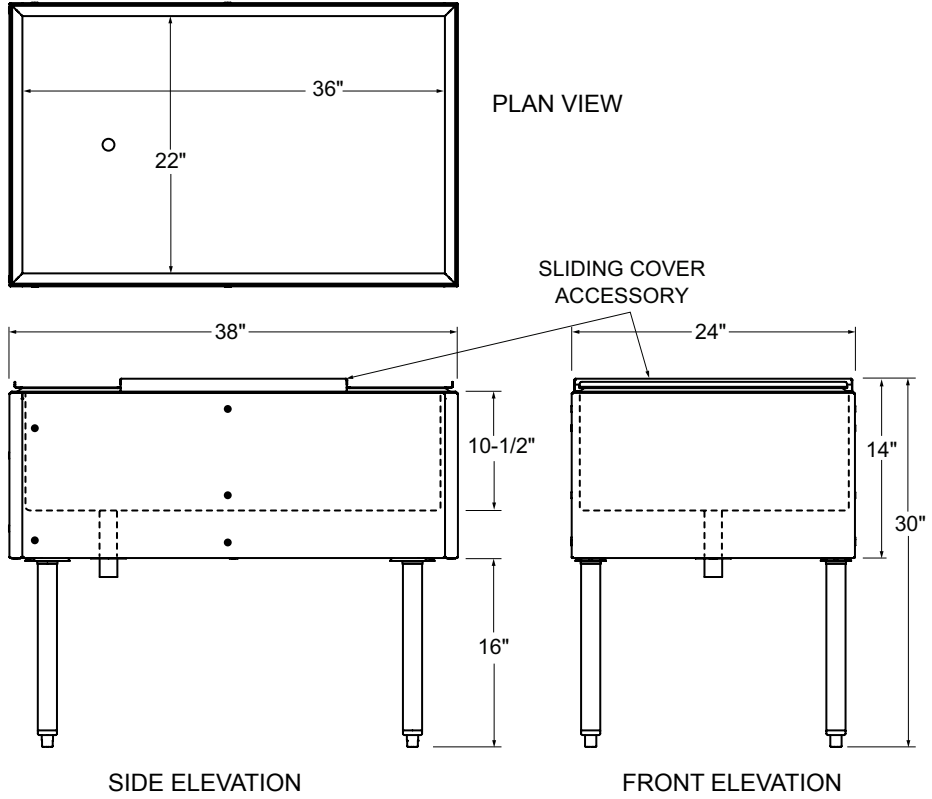

Pass Thru Ice Bins

C-IB-38X24, C-IB-38X24-CP10

Standard Features

- For pass thru design applications allowing both bartender and cocktail server access
- All stainless steel construction
- PVC plastic breaker strip around ice bin liner acts as a thermal barrier to prevent heat transfer
- CFC free foamed-in-place insulation
- Adjustable thermoplastic bullet feet
- Available with ten circuit cold plate (add suffix '-CP10' to model number)

Liner Depth

- 10-1/2" on non-cold plate
- See back for depth detail on 10-circuit cold plate models

Ice Capacity

- 175 lbs

Legs

- 1-5/8" diameter, 16 gauge stainless steel
- Thermoplastic bullet feet

Materials

- 20 gauge stainless steel
- PVC plastic breaker strip around ice bin liner

Accessories

C-SR-24	24" single speed rail
C-DR-24	24" double speed rail
C-IBC-38X24	Two-piece, sliding stainless steel cover
C-BW6-38X24	Set of two BW3 bottle wells with four-piece stainless steel sliding cover
CCD	Condiment dispenser, stainless steel with hinged plexi-glass lid and six 16 oz. cups
C-IBD-H-P	Ice bin divider for C-IB-38X24
C-IBD-H-P-CP	Ice bin divider for C-IB-38X24-CP10
IBD-H-P-LR	Ice bin divider, left to right

Choice Pass Thru Ice Bins

Dimensional Information

C-IB-38X24

C-IB-38X24-CP10