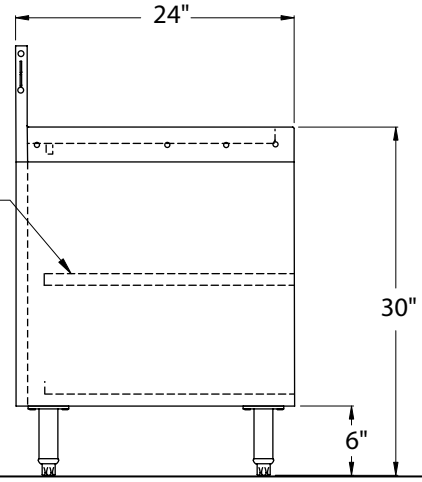

Legs

- 1-5/8" diameter, 16 gauge stainless steel
- Stainless steel bullet feet

Materials

- 20 gauge stainless steel parts include: all components unless otherwise noted
- 18 gauge stainless steel parts include: leg pads

Drainboard Glassracks have a stationary or roll-out bottom shelf, adjustable or roll-out intermediate shelf, and drainboard work surface. All models are 24" deep. The 24" wide models hold 20" by 20" racks and the 18" wide model holds the 16" round racks used with the Glastender GT-18 glasswashers. Since drainboard glassrack shelves are solid, they can be used for non-glassrack storage also.

Drainboard Glassracks

Dimensional Information

PLAN VIEWS

DBGR-18
AND
DBGR-24

ADJUSTABLE
SHELF

DBGR-24-RS

ROLL-OUT
SHELVES

FRONT ELEVATION