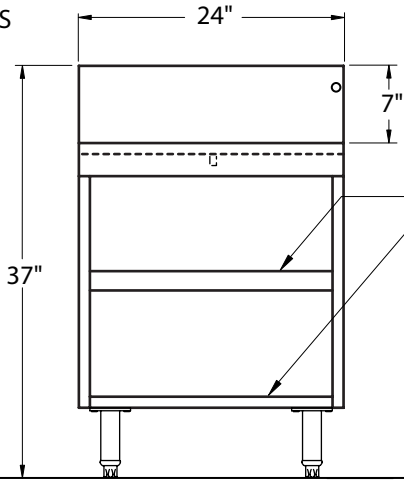

Legs

- 1-5/8" diameter, 16 gauge stainless steel
- Stainless steel bullet feet

Materials

- 20 gauge stainless steel parts include: all components unless otherwise noted
- 18 gauge stainless steel parts include: leg pads

Drainboard Glassracks have a stationary or roll-out bottom shelf, adjustable or roll-out intermediate shelf, and drainboard work surface. All models are 24" deep. The 24" wide models hold 20" by 20" racks and the 18" wide model holds the 16" round racks used with the Glastender GT-18 glasswashers. Since drainboard glassrack shelves are solid, they can be used for non-glassrack storage also.

Drainboard Glassracks

Dimensional Information

PLAN VIEWS

DBGR-18
AND
DBGR-24

ADJUSTABLE
SHELF

DBGR-24-RS

ROLL-OUT
SHELVES

FRONT ELEVATION