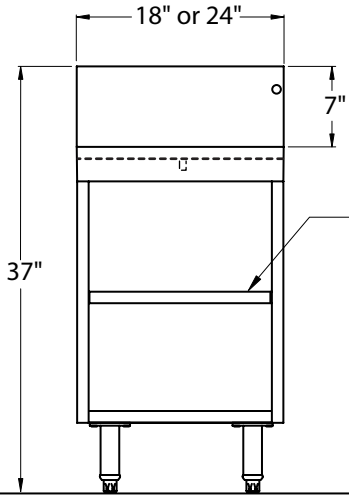

DBGR-18

DBGR-24-RS
(Glassrack not included)

Specifications	Product Information
-----------------------	----------------------------

Drain

- 1/2" welded tailpiece. Clear vinyl drain line is connected to the tailpiece at the factory. A 1/2" by 1/2" barbed plastic elbow is provided to make the connection at the bottom of the unit.

Legs

- 1-5/8" diameter, 16 gauge stainless steel
- Stainless steel bullet feet

Materials

- 20 gauge stainless steel parts include: all components unless otherwise noted
- 18 gauge stainless steel parts include: leg pads

Drainboard Glassracks have a stationary or roll-out bottom shelf, adjustable or roll-out intermediate shelf, and drainboard work surface. All models are 24" deep. The 24" wide models hold 20" by 20" racks and the 18" wide model holds the 16" round racks used with the Glastender GT-18 glasswashers. Since drainboard glassrack shelves are solid, they can be used for non-glassrack storage also.

Drainboard Glassracks

Dimensional Information

PLAN VIEWS

DBGR-18
AND
DBGR-24

ADJUSTABLE
SHELF

DBGR-24-RS

ROLL-OUT
SHELVES

FRONT ELEVATION