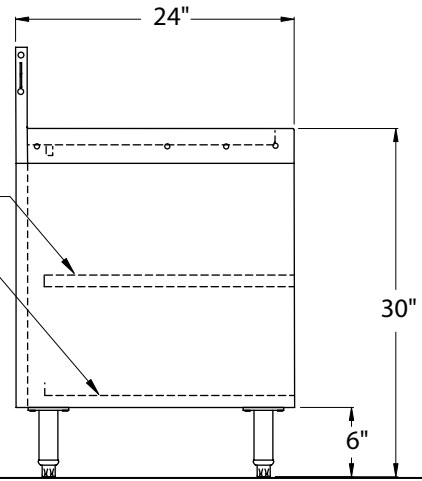

Legs

- 1-5/8" diameter, 16 gauge stainless steel
- Stainless steel bullet feet

Materials

- 20 gauge stainless steel parts include: all components unless otherwise noted
- 18 gauge stainless steel parts include: leg pads

Drainboard Glassracks have a stationary or roll-out bottom shelf, adjustable or roll-out intermediate shelf, and drainboard work surface. All models are 24" deep. The 24" wide models hold 20" by 20" racks and the 18" wide model holds the 16" round racks used with the Glastender GT-18 glasswashers. Since drainboard glassrack shelves are solid, they can be used for non-glassrack storage also.

Drainboard Glassracks

Dimensional Information

PLAN VIEWS

DBGR-18
AND
DBGR-24

ADJUSTABLE
SHELF

DBGR-24-RS

ROLL-OUT
SHELVES

FRONT ELEVATION

SIDE ELEVATION