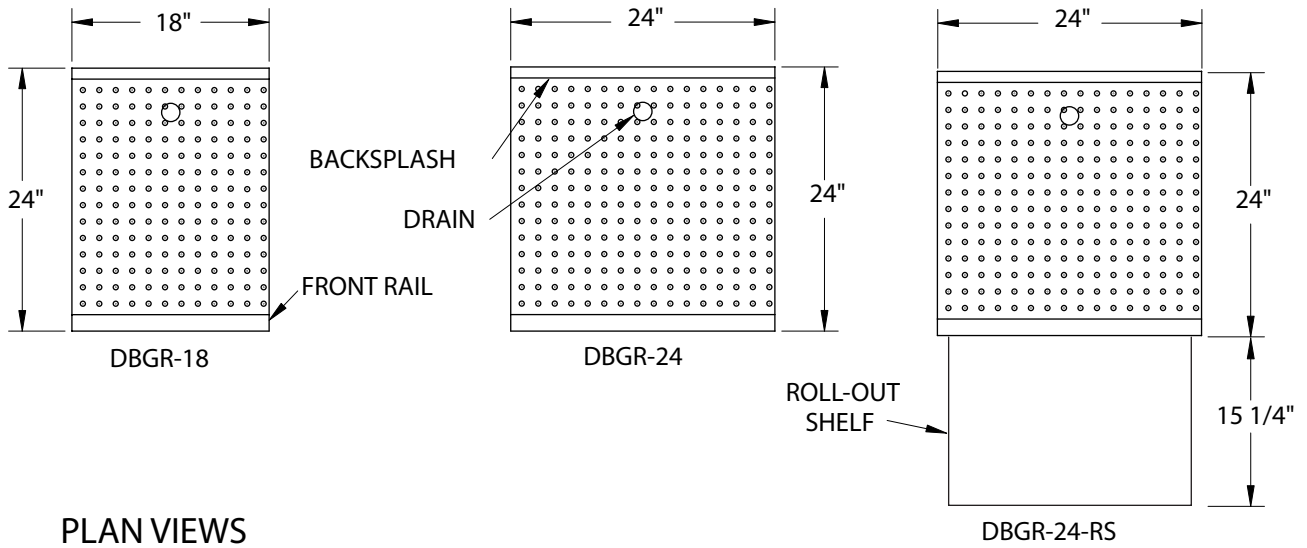

Drainboard Glassracks

Dimensional Information

PLAN VIEWS

DBGR-18
AND
DBGR-24