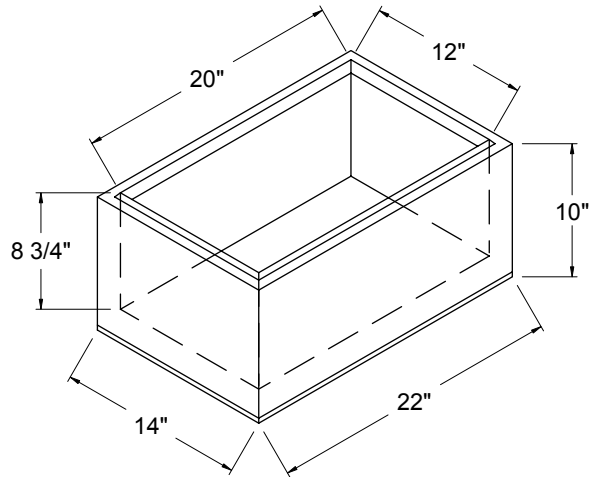

The IB-14X22 as an ice pan holder (pan not included)

The IB-14X22 as a portable ice display unit

Project: _____	AIA# _____
Item #: _____ Qty: _____	SIS# _____
Model #: _____	

## Standard Features

- Complete stainless steel construction
- ABS plastic breaker strip around ice bin liner acts as thermal barrier to prevent heat transfer
- CFC free foamed-in-place insulation
- 10" high with 8-3/4" deep liner
- Convenient size for easy countertop display
- Includes four rubber feet
- Portable unit without drain - no drain connection required
- Specially sized for ice chilled storage of one steam table pan

## Specifications

*Drains*

- Portable unit without drain - no drain connection required

*Capacity*

- One steam table pan

*Materials*

- 20 gauge stainless steel parts include: top, interior liner, all sides, and bottom