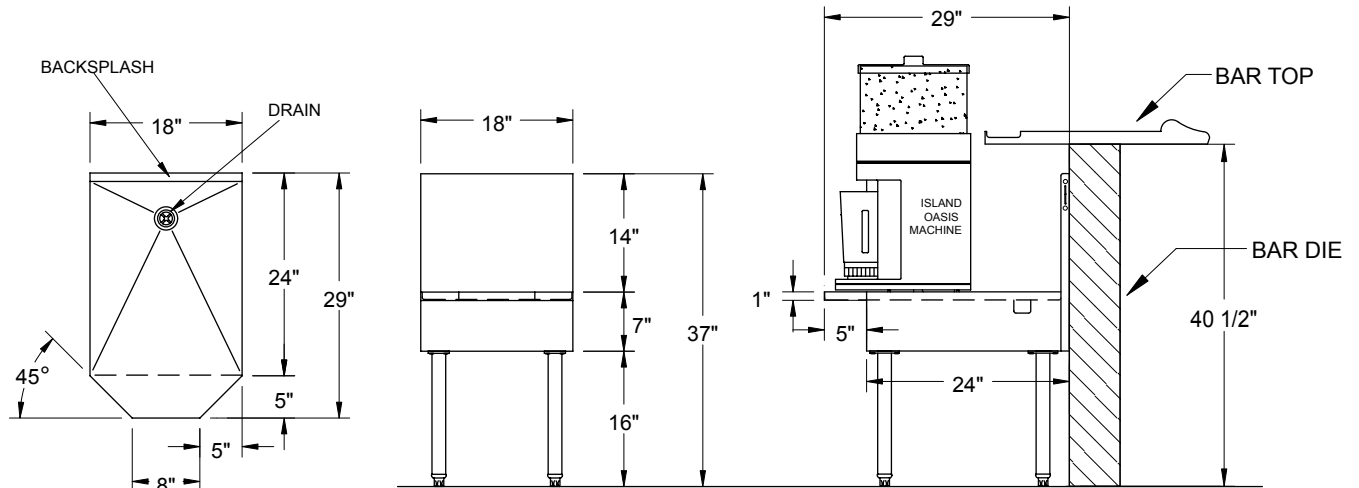

Dimensional Information

PLAN VIEW

FRONT ELEVATION

SIDE ELEVATION

Glastender, Inc. • 5400 North Michigan Road • Saginaw, MI • 48604-9780 989.752.4275 • 800.748.0423 • Fax 989.752.4444 www.glastender.com	Approval/Notes:
Specifications subject to change without notice. For current specifications please visit our website.