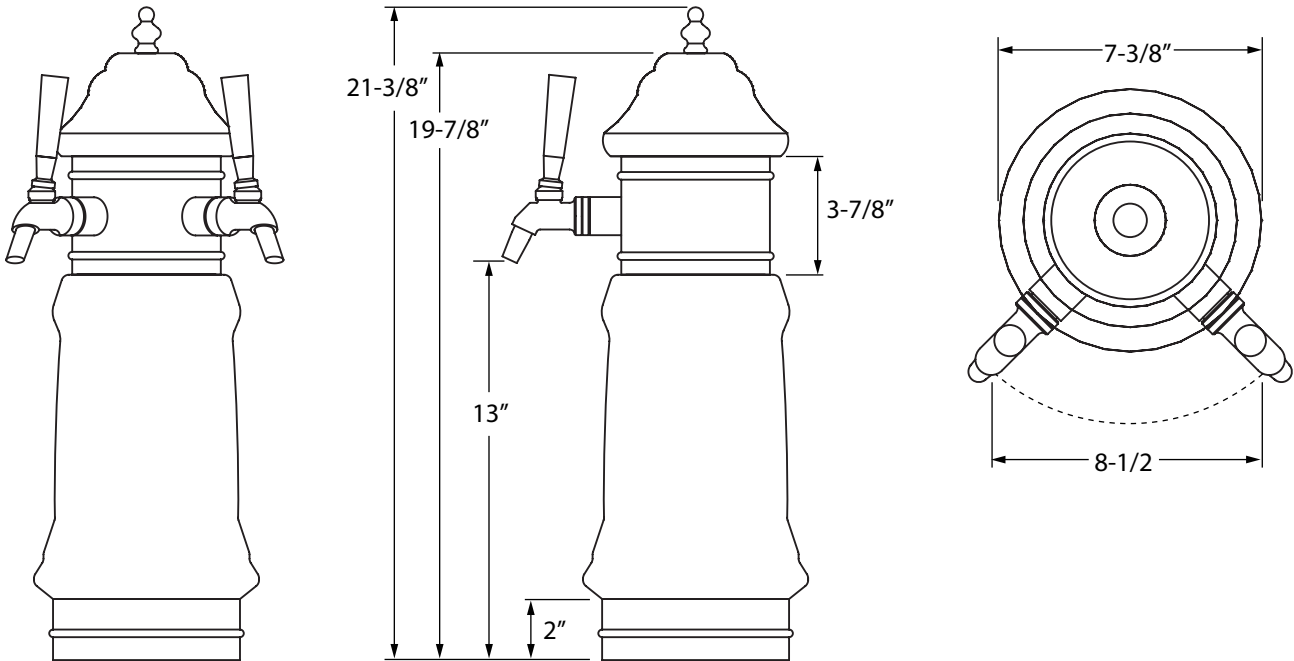

Glastender, Inc. • 5400 North Michigan Road • Saginaw, MI • 48604-9780 989.752.4275 • 800.748.0423 • Fax 989.752.4444 www.glastender.com	Approval/Notes:

Specifications subject to change without notice. For current specifications please visit our website.