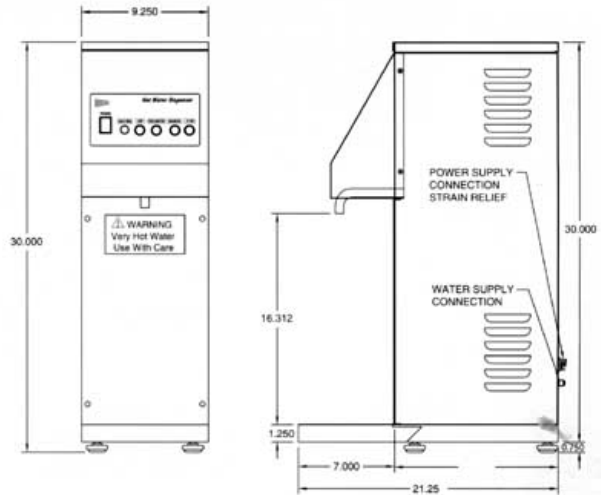

However, if limited counter space is a challenge, then try our compact hot water dispenser. Only 8" wide, the HWD-2 is perfect for your dispensing needs in those small to fit areas.

With so many models to choose from, you can trust Cecilware to meet your specific dispensing needs.

## HWD-5PC

Model#	Description	Capacity	Width	Height	Depth	Electrical	Ship Weight
HWD-2	Hot Water Dispenser	2 Gallon	8"	20"	15 1/2"	120V, 1.8 KW, 15A 240V, 3 KW, 20A	24 lbs.
HWD-3	Hot Water Dispenser	3 Gallon	9 1/4"	24"	21 1/4"	120V, 1.8 KW, 15A 240V, 4.4 KW, 20A	42 lbs.
HWD-3PC	Hot Water Dispenser w/portion control						
HWD-5	Hot Water Dispenser	5 Gallon	9 1/4"	30"	21 1/4"	120V, 1.8 KW, 15A 240V, 6.6 KW, 30A	42 lbs.
HWD-5PC	Hot Water Dispenser w/portion control						