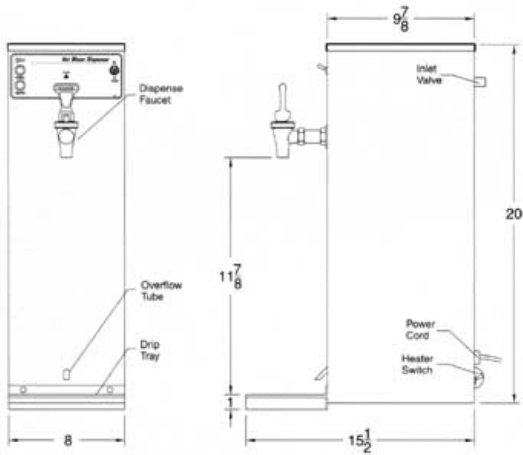

HWD-5

HWD-5PC

These cost-effective workhorses put hot water dispensing instantly at your fingertips - easily and efficiently. Be it the 3 or 5 gallon model, its large capacity tank has the capability of providing small to large quantities of hot water instantly, making it an ideal solution for hundreds of food application needs including: the preparation of soups, gravies, sauces, noodles, teas, potatoes and pastas.

However, if limited counter space is a challenge, then try our compact hot water dispenser. Only 8" wide, the HWD-2 is perfect for your dispensing needs in those small to fit areas.

With so many models to choose from, you can trust Cecilware to meet your specific dispensing needs.

## HWD-5PC

Model#	Description	Capacity	Width	Height	Depth	Electrical	Ship Weight
HWD-2	Hot Water Dispenser	2 Gallon	8"	20"	15 1/2"	120V, 1.8 KW, 15A 240V, 3 KW, 20A	24 lbs.
HWD-3	Hot Water Dispenser	3 Gallon	9 1/4"	24"	21 1/4"	120V, 1.8 KW, 15A 240V, 4.4 KW, 20A	42 lbs.
HWD-3PC	Hot Water Dispenser w/portion control						
HWD-5	Hot Water Dispenser	5 Gallon	9 1/4"	30"	21 1/4"	120V, 1.8 KW, 15A 240V, 6.6 KW, 30A	42 lbs.
HWD-5PC	Hot Water Dispenser w/portion control						