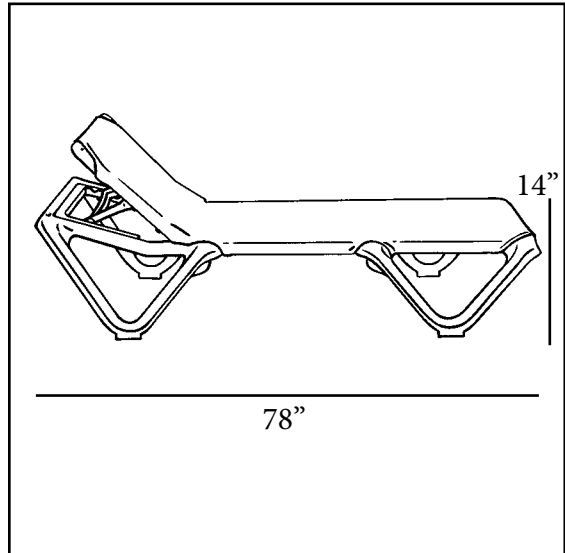

NAUTICAL Adjustable Sling Chaise without Arms

*5 Year Warranty on White Frame!
Ask about our custom sling chaise program!*

Passes ASTM F1988-99 Class B performance standard for commercial outdoor lounging.

Features & Benefits

- Specifically made for commercial use.
- Supreme comfort of a firm, breathable and supportive commercial grade sling and 3-position adjustable back.
- Vinyl coated polyester fabric for strength and color-fastness. Twice the fabric weight of any other sling chaise.
- Easy to replace sling fabric for repair or refurbishment.
- Sanitized® mesh sling for mildew resistance.
- “Memory” sling and resin frame assembly by elastic cordage for excellent recovery and shape retention.
- Frame will not rust or peel; made of 100% first quality U.V. stabilized resin, reinforced where it counts.
- Rated to 300 pounds with a proven track record for structural strength.
- Naturally impervious to salt air and most common stains. Cleans easily with a solution of mild liquid detergent (please refer to our cleaning instructions.)
- Commercial grade Delrin® or nylon glides for durability, extra resistance to wear and soft standing on any surface. Won't mark your deck.
- No pins to fall out, break or rust at pivot points.
- Stackable for easy storage.
- Frame: 5 Year Commercial Warranty on White Frame - 3 Year Commercial Warranty on Sandstone Frame.
- Sling: 3 Years against tearing - 1 Year against discoloration by U.V. light.

Product Specifications

Product Description	Reference Number	Color	UPC Code 014306	Weight Each (lbs.)	Master Pack	Master Pack Volume (cu. ft.)
<i>White Frame</i>	99101006	Blue	101569	35.00	12	86.02
	US910106	Blue	101569	38.50	2	37.50
<i>New Sling Colors!</i>	99101152	Fern Green	909974	35.00	12	86.02
	US101152	Fern Green	909974	38.50	2	37.50
	99101241	Turquoise	909998	35.00	12	86.02
	US101241	Turquoise	909998	38.50	2	37.50
	99101003	Khaki	141336	35.00	12	86.02
	US910103	Khaki	141336	38.50	2	37.50
	99101181	Taupe	909981	35.00	12	86.02
	US101181	Taupe	909981	38.50	2	37.50
	99101550	Spa Blue	910000	35.00	12	86.02
	US101550	Spa Blue	910000	38.50	2	37.50
<i>New! Sandstone Frame</i>	99155166	Natural	910031	35.00	12	86.02
	US155166	Natural	910031	38.50	2	37.50
<i>Custom White Frame</i>	99101099	Custom	N/A	35.00	12	86.02
<i>Other Custom Frame</i>	99101099	Custom	N/A	35.00	12	86.02