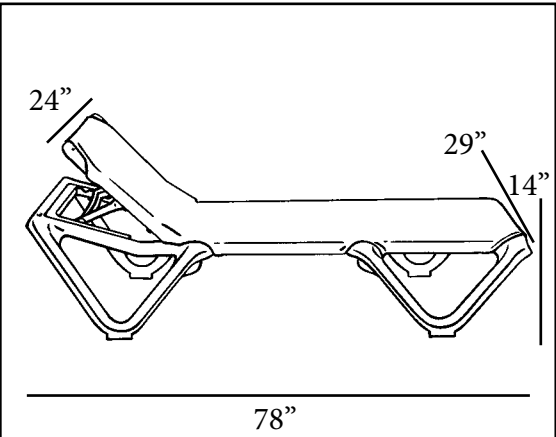

New Color! NAUTICAL

EXTERIOR

Adjustable Sling Chaise without Arms

5 Year Warranty on White Frame!
Ask about our custom sling chaise program!

Passes ASTM F1988-99 Class B performance standard for commercial outdoor lounging.

Features & Benefits

- Specifically made for commercial use.
- Supreme comfort of a firm, breathable and supportive commercial grade sling and 3-position adjustable back.
- Vinyl coated polyester fabric for strength and color-fastness. Twice the fabric weight of any other sling chaise.
- Easy to replace sling fabric for repair or refurbishment.
- Sanitized® mesh sling for mildew resistance.
- "Memory" sling and resin frame assembly by elastic cordage for excellent recovery and shape retention.
- Frame will not rust or peel; made of 100% first quality U.V. stabilized resin, reinforced where it counts.
- Rated to 300 pounds with a proven track record for structural strength.
- Naturally impervious to salt air and most common stains. Cleans easily with a solution of mild liquid detergent (please refer to our cleaning instructions.)
- Commercial grade Delrin® or nylon glides for durability, extra resistance to wear and soft standing on any surface. Won't mark your deck.
- No pins to fall out, break or rust at pivot points.
- Stackable for easy storage.
- Frame: 5 Year Commercial Warranty on White Frame - 3 Year Commercial Warranty on Sandstone Frame.
- Sling: 3 Years against tearing - 1 Year against discoloration by U.V. light.

Product Specifications

Product Description	Reference Number	Color	UPC Code 014306	Weight Each (lbs.)	Master Pack	Master Pack Volume (cu. ft.)
White Frame	99101006	Blue	101569	35.00	12	86.02
	US910106	Blue	101569	38.50	2	37.50
New Color!	99101019	Orange	922539	35.00	12	86.02
	US101019	Orange	922539	38.50	2	37.50
	99101241	Turquoise	909998	35.00	12	86.02
	US101241	Turquoise	909998	38.50	2	37.50
	99101003	Khaki	141336	35.00	12	86.02
	US910103	Khaki	141336	38.50	2	37.50
Sandstone Frame	99155003	Khaki	917467	35.00	12	86.02
	US155003	Khaki	917467	38.50	2	37.50
	99155181	Taupe	917979	35.00	12	86.02
	US155181	Taupe	917979	38.50	2	37.50
Custom Sling White Frame	99101099	Custom	101606	35.00	12	86.02
Custom Sling Sand Frame	99101099	Custom	101606	35.00	12	86.02