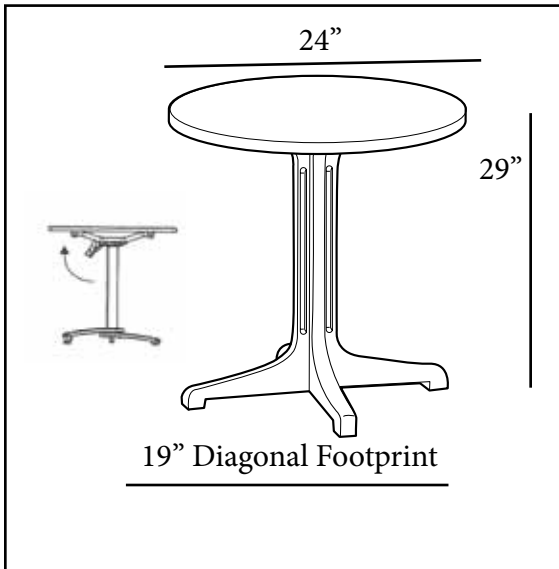

# New Size!

## 24" Round Molded Melamine Tabletop

without umbrella hole

**Features & Benefits** **Warranty: 2 Yrs.**

- Trendy solid tops to complement all Grosfillex chairs.
- Hard, smooth molded tabletop made of a molded wood/resin body with a fusion bonded melamine top.
- Stain, burn, scratch, and fade resistant.
- Use Grosfillex's wide 4-prong central resin pedestal base 1000, tilt top aluminum base 100, aluminum central pedestal base, or bar height table base with anti-skid glides for stability.
- Cleans easily with soap and water.
- Specifically designed and engineered for indoor/outdoor terraces, bars, breakfast areas, concessions, & balconies.
- Customize designs by mixing and matching tabletops and bases.
- Top and Base sold separately.

Product Specifications						
Product Description	Reference Number	Color	UPC Code	Weight Each (lbs.)	Master Pack	Master Pack Volume (cu. ft.)
24" Round Molded Melamine Tabletop	99520004	White	101675	14.00	1	0.49
<i>Use Resin Ped Base 1000 or Tilt Top Alum Base 100 or Bar Height Table Base or Alum. Central Ped Base</i>						