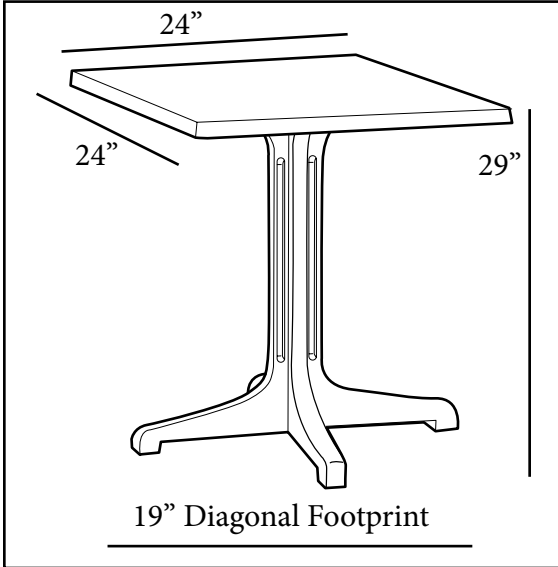

COMMERCIAL RESIN FURNITURE

Your best value for Food Service & Hospitality!

24" Square Molded Melamine Tabletop

without umbrella hole

Features & Benefits **Warranty: 2 Yrs.**

- Trendy marble, granite finish, or deco tops to complement all Grosfillex chairs.
- Hard, smooth molded tabletop made of a molded wood/resin body with a fusion bonded melamine top.
- Stain, burn, scratch, and fade resistant.
- Use Grosfillex's wide 4-prong central resin pedestal base 1000, tilt top aluminum base 100, or bar height table base with anti-skid glides for stability.
- Cleans easily with soap and water.
- Specifically designed and engineered for indoor/outdoor terraces, bars, breakfast areas, concessions, and balconies.
- Customize designs by mixing and matching tabletops and bases.
- Top and Base sold separately.

Product Specifications						
Product Description	Reference Number	Color	UPC Code	Weight Each (lbs.)	Master Pack	Master Pack Volume (cu. ft.)
24" Square Molded Melamine Tabletop Use Resin Ped Base 1000 or Tilt Top Aluminum Base 100 or Bar Height Table Base	99525125	Granite Green	101729	11.00	1	0.51
	99525102	Tokyo Stone	132501			
	99525158	Catalan	908502			
	99525118	Wicker	908106			