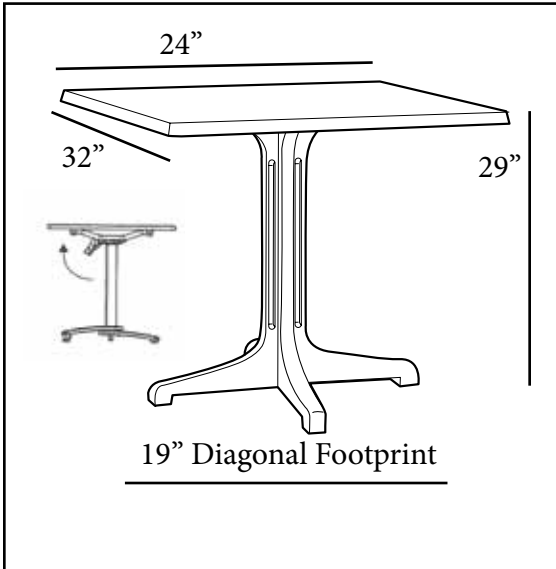

COMMERCIAL RESIN FURNITURE

Your best value for Food Service & Hospitality!

24" x 32" Molded Melamine Tabletop

without umbrella hole

Features & Benefits **Warranty: 2 Yrs.**

- Trendy marble, granite finish, or deco tops to complement all Grosfillex chairs.
- Hard, smooth molded tabletop made of a molded wood/resin body with a fusion bonded melamine top.
- Stain, burn, scratch, and fade resistant.
- Use Grosfillex's wide 4-prong central resin pedestal base 1000, tilt top aluminum base 100, or bar height table base with anti-skid glides for stability.
- Cleans easily with soap and water.
- Specifically designed and engineered for indoor/outdoor terraces, bars, breakfast areas, concessions, and balconies.
- Customize designs by mixing and matching tabletops and bases.
- Top and Base sold separately.

Product Specifications						
Product Description	Reference Number	Color	UPC Code 014306	Weight Each (lbs.)	Master Pack	Master Pack Volume (cu. ft.)
24" x 32" Molded Melamine Tabletop <i>Use Resin Ped Base 1000 or Tilt Top Aluminum Base 100 or Bar Height Table Base</i>	99530025	Granite Green	101774	19.00	1	1.07
	99530004	White	101767			
	99530018	Wicker	908120			
	99530002	Tokyo Stone	132686			
	99530008	Teak Decor	132778			
	99530058	Catalan	908472			