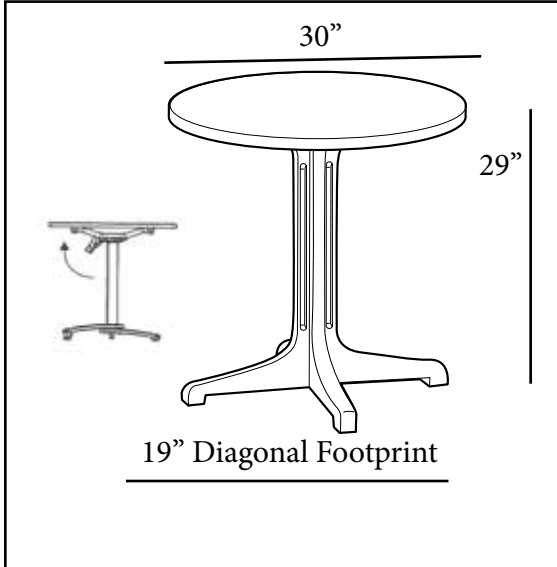

COMMERCIAL RESIN FURNITURE

Your best value for Food Service & Hospitality!

New Size!

30" Round Molded Melamine Tabletop

without umbrella hole

Features & Benefits **Warranty: 2 Yrs.**

- Trendy solid tops to complement all Grosfillex Interior chairs.
- Hard, smooth molded tabletop made of a molded wood/resin body with a fusion bonded melamine top.
- Stain, burn, scratch, and fade resistant.
- Use Grosfillex's wide 4-prong central resin pedestal base 1000, tilt top aluminum base 100, or bar height table base with anti-skid glides for stability.
- Cleans easily with soap and water.
- Specifically designed and engineered for indoor terraces, bars, breakfast areas, concessions, and balconies.
- Customize designs by mixing and matching tabletops and bases.
- Top and Base sold separately.

Product Specifications						
Product Description	Reference Number	Color	UPC Code	Weight Each (lbs.)	Master Pack	Master Pack Volume (cu. ft.)
30" Round Molded Melamine Tabletop Use Resin Ped Base 1000 or Tilt Top Aluminum Base 100 or Bar Height Table Base	99831104	White	134871	19.00	1	1.24
	99831125	Granite Green	134918			
	99831102	Tokyo Stone	134888			
	99831158	Catalan	908458			
	99831108	Teak Decor	134932			
	99831118	Wicker	910086			
	9983TT37	Boulder	143040			
9983TT66	Mesa	143057				