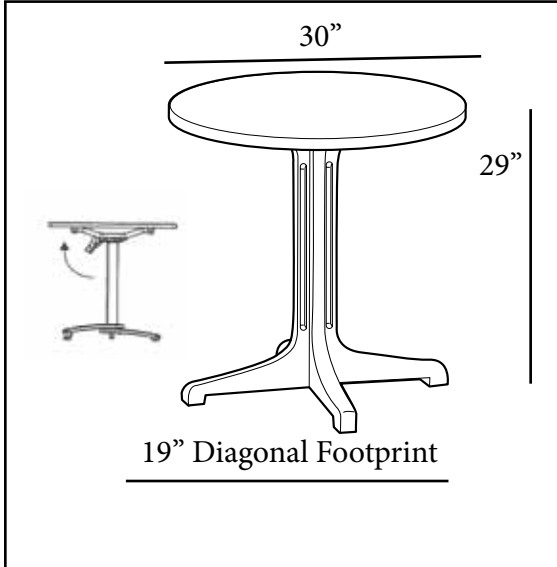

Grosfillex

New Size!

30" Round
Molded Melamine
Tabletop

without umbrella hole

Features & Benefits **Warranty: 2 Yrs.**

- Trendy solid tops to complement all Grosfillex Interior chairs.
- Hard, smooth molded tabletop made of a molded wood/resin body with a fusion bonded melamine top.
- Stain, burn, scratch, and fade resistant.
- Use Grosfillex's wide 4-prong central resin pedestal base 1000, tilt top aluminum base 100, or bar height table base with anti-skid glides for stability.
- Cleans easily with soap and water.
- Specifically designed and engineered for indoor terraces, bars, breakfast areas, concessions, and balconies.
- Customize designs by mixing and matching tabletops and bases.
- Top and Base sold separately.

Product Specifications						
Product Description	Reference Number	Color	UPC Code 014306	Weight Each (lbs.)	Master Pack	Master Pack Volume (cu. ft.)
30" Round Molded Melamine Tabletop	99831152	Fern Green	912691	19.00	1	1.24
	99831413	Beige	912707			
	99831204	White	913476			
Use Resin Ped Base						
1000 or Tilt Top						
Aluminum Base 100						
or Bar Height Table						
Base						