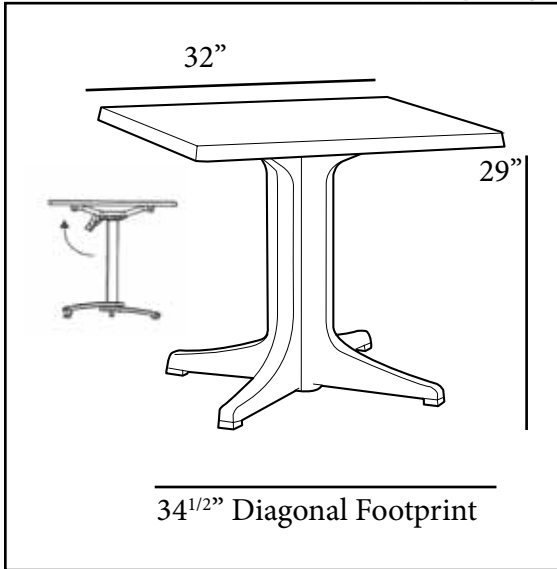

COMMERCIAL RESIN FURNITURE

Your best value for Food Service & Hospitality!

New Color!

32" Square Molded Melamine Tabletop

without umbrella hole

Features & Benefits **Warranty: 2 Yrs.**

- Trendy marble, granite finish, or deco tops to complement all Grosfillex chairs.
- Hard, smooth molded tabletop made of a molded wood/resin body with a fusion bonded melamine top.
- Stain, burn, scratch, and fade resistant.
- Use Grosfillex's wide 4-prong central resin pedestal base 2000, tilt top aluminum base 200 base, or bar height tulip table base with anti-skid glides for stability.
- Cleans easily with soap and water.
- Specifically designed and engineered for indoor/outdoor terraces, bars, and restaurants.
- Customize designs by mixing and matching tabletops and bases.
- Top and Base sold separately.

Product Specifications

Product Description	Reference Number	Color	UPC Code	Weight Each (lbs.)	Master Pack	Master Pack Volume (cu. ft.)
32" Square Molded Melamine Tabletop <i>without umbrella hole</i> Use Resin Ped Base 2000 or Tilt Top Aluminum Base 200 or Bar Height Tulip Table Base New Color!	99841104	White	908861	25.00	1	1.20
	99841225	Granite Green	137599			
	99841102	Tokyo Stone	137919			
	99841108	Teak Decor	139746			
	99841118	Wicker	910710			
	99841158	Catalan	912660			