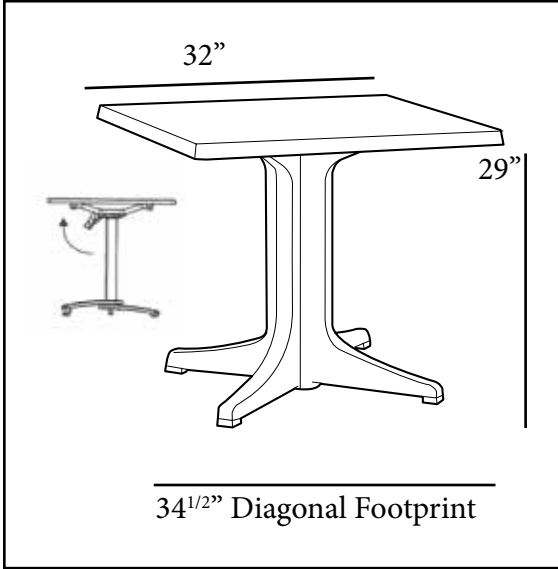

## 32" Square Molded Melamine Tabletop

without umbrella hole

**Features & Benefits** **Warranty: 2 Yrs.**

- Trendy marble, granite finish, or deco tops to complement all Grosfillex chairs.
- Hard, smooth molded tabletop made of a molded wood/resin body with a fusion bonded melamine top.
- Stain, burn, scratch, and fade resistant.
- Use Grosfillex's wide 4-prong central resin pedestal base 2000, tilt top aluminum base 200, bar height tulip table base or aluminum central pedestal base, with anti-skid glides for stability.
- Cleans easily with soap and water.
- Specifically designed and engineered for indoor/outdoor terraces, bars, and restaurants.
- Customize designs by mixing and matching tabletops and bases.
- Top and Base sold separately.

**Product Specifications**

Product Description	Reference Number	Color	UPC Code	Weight Each (lbs.)	Master Pack	Master Pack Volume (cu. ft.)
32" Square Molded Melamine Tabletop <i>without umbrella hole</i> Use Resin Ped Base 2000 or Tilt Top Alum. Base 200 or Bar Height Tulip Table Base or Alum. Central Base New Decor!	99841104	White	908861	25.00	1	1.20
	99841225	Granite Green	137599			
	99841102	Tokyo Stone	137919			
	99841108	Teak Decor	139746			
	99841118	Wicker	910710			
	99841158	Catalan	912660			
	99841176	Aged Oak	915203			
	99842246	Barn White	918983			
	99841171	White Oak	919379			
99841151	Lava	922548				