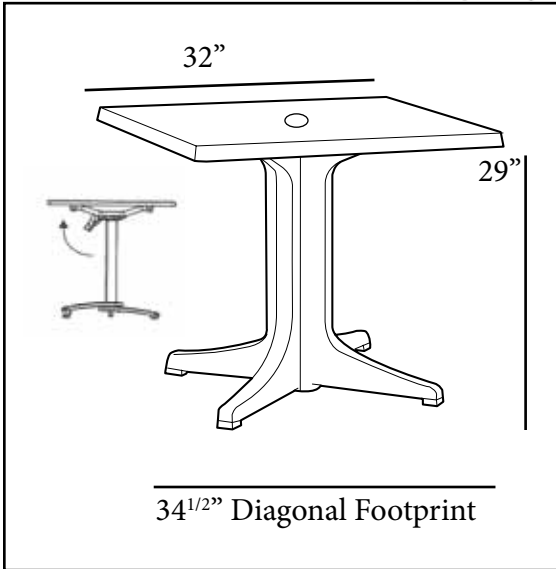

New Color!

32" Square Molded Melamine Tabletop

no umbrella hole

Features & Benefits **Warranty: 2 Yrs.**

- Trendy marble, granite finish, or deco tops to complement all Grosfillex chairs.
- Hard, smooth molded tabletop made of a molded wood/resin body with a fusion bonded melamine top.
- Stain, burn, scratch, and fade resistant.
- Use Grosfillex's wide 4-prong central resin pedestal base 2000, tilt top aluminum base 200, aluminum central pedestal base, or bar height tulip table base with anti-skid glides for stability.
- Large 1 1/2" umbrella hole with protective resin fitting and cap.
- Cleans easily with soap and water.
- Specifically designed and engineered for indoor bars, and restaurants.
- Customize designs by mixing and matching tabletops and bases.
- Top and Base sold separately.

Product Specifications

Product Description	Reference Number	Color	UPC Code 014306	Weight Each (lbs.)	Master Pack	Master Pack Volume (cu. ft.)	
32" Square Molded Melamine Tabletop <i>Use Resin Ped Base 2000 or Tilt Top Alum. Base 200 or Alum. Central Base or Bar Height Tulip Table Base New Color!</i>	99841104	White	908861	25.00	1	1.20	
	99841019	Orange	908663				
	99841152	Fern Green	908687				
	99841413	Beige	908670				
	99841180	Lilac	922607