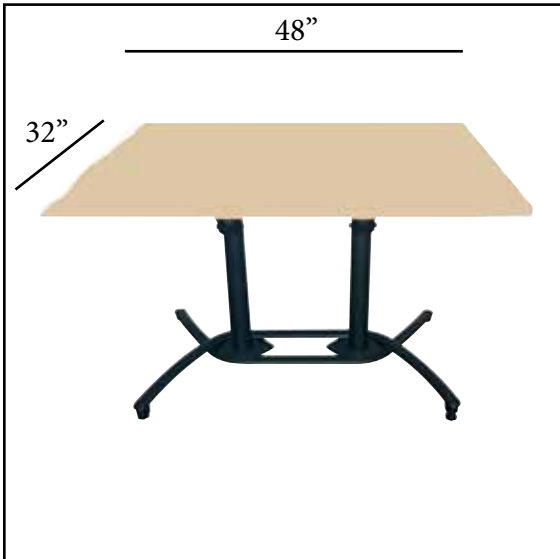

## 48" x 32"

# Molded Melamine Tabletop

without umbrella hole

**Features & Benefits** **Warranty: 2 Yrs.**

- Interior commercial grade table.
- Trendy solid color tops to complement all interior Grosfillex chairs.
- Combines the outstanding resistance to wear, burns, and stains of melamine with the weight, strength, and attractive finish of solid wood.
- Use Grosfillex's aluminum tilt top lateral base 100 or aluminum lateral base. Two mount plates required for installation on aluminum lateral base. Top and Base sold separately.
- Cleans easily with soap and water.
- Specifically designed and engineered for indoor terraces, bars, concessions, breakfast areas, and other food service applications.

<b>Product Specifications</b>						
Product Description	Reference Number	Color	UPC Code	Weight Each (lbs.)	Master Pack	Master Pack Volume (cu. ft.)
48" x 32" Molded Melamine Tabletop <i>without umbrella hole</i> Use Aluminum Tilt Top Lateral 100 Base or Alum. Lateral Base mount plate required for Alum. Lateral Base - New Color!	99851404	White	908878	39.00	1	2.03
	99851413	Beige	908700			
	99851180	Lilac	922614			