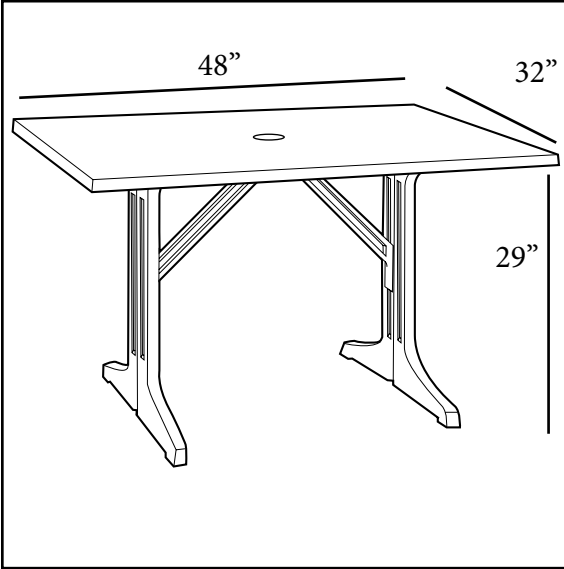

COMMERCIAL RESIN FURNITURE

Your best value for Food Service & Hospitality!

48" x 32" Molded Melamine Tabletop

with umbrella hole

Features & Benefits **Warranty: 2 Yrs.**

- Interior/Exterior commercial grade table.
- Trendy marble, granite finish, or deco tops to complement all Grosfillex chairs.
- Combines the outstanding resistance to wear, burns, and stains of melamine with the weight, strength, and attractive finish of solid wood.
- Use Grosfillex's resin lateral base 1000 or resin pedestal base 2000.
- Cleans easily with soap and water.
- Specifically designed and engineered for terraces, bars, concessions, breakfast areas, and other food service applications..
- Customize designs by mixing and matching tabletops and bases.
- Top and Base sold separately.

Product Specifications						
Product Description	Reference Number	Color	UPC Code 014306	Weight Each (lbs.)	Master Pack	Master Pack Volume (cu. ft.)
48" x 32" Molded Melamine Tabletop with umbrella hole Use Resin Lateral Base 1000 or Resin Pedestal Base 2000	99851325	Granite Green	102146	39.00	1	2.03
	99851358	Catalan	908496			
	99851318	Wicker	908137			
	99851302	Tokyo Stone	134482			
	99851204	White	127436			