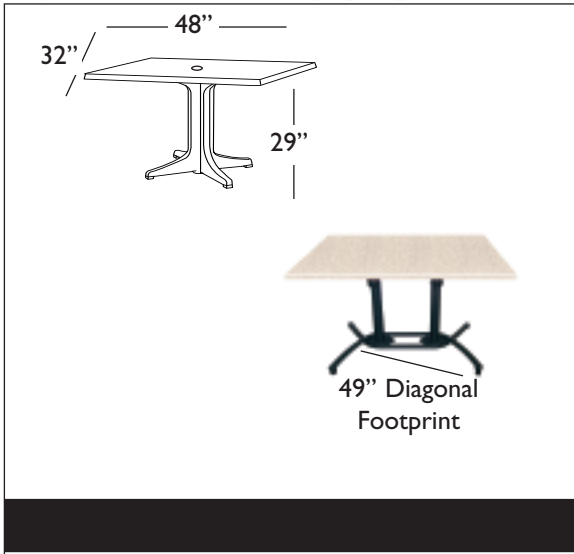

COMMERCIAL RESIN FURNITURE

Your best value for Food Service & Hospitality!

INTERIOR/EXTERIOR
Tables

48" x 32"

Molded Melamine Tables without Umbrella Hole

Features and Benefits

- Interior/Exterior commercial grade table.
- Trendy marble, granite finish, or deco tops to complement all Grosfillex White, Green, Black, Charcoal, Bronze Mist, Bordeaux, and Sandstone chairs.
- Combines the outstanding resistance to wear, burns and stains of melamine with the weight, strength and attractive finish of solid wood.
- Grosfillex aluminum tilt top lateral base 100 is recommended for 48" x 32" table tops.
- Rugged resin pedestal base 2000 features anti-skid glides, designed to provide stability to the table assembly.
- One adjustable leg leveler for balancing on uneven floors.
- Cleans easily with a wet sponge.
- Specifically designed and engineered for terraces, restaurants, bars, concessions, breakfast areas and many other food service and hospitality environments.
- Tables can be custom designed by mixing and matching table tops and bases.

WARRANTY: 2 Years.

PRODUCT SPECIFICATIONS

Product Description	Color	Reference Number	UPC Code 014306	Weight Each (lbs.)	Master Pack	Master Pack Volume (cu. ft.)
48" x 32" Table Top without umbrella hole	Granite Green Granite Sand Onyx Marble Tokyo Stone Teak Decor White	99851425 99851466 99851437 99851402 99851408 99851404	137933 137940 137964 137957 139760 908878	39.00	1	2.03
Resin Pedestal Base 2000	White Charcoal Bronze Mist Bordeaux Amazon Green Teakwood	US623204 US624202 US624237 US624267 US624278 US624208	700007 116228 128122 702056 708058 131528	16.00	1	2.75
Aluminum Tilt Top Lateral Base 100	Black Silver Gray	US719117 US819109	138350 141619	22.50	1	3.49