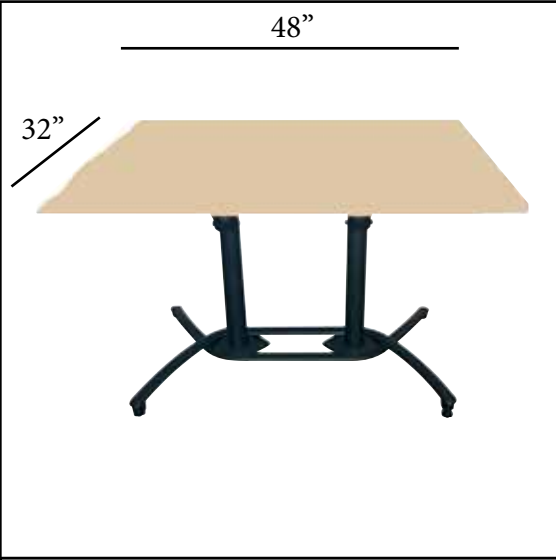

48" x 32" Molded Melamine Tabletop

without umbrella hole

Features & Benefits **Warranty: 2 Yrs.**

- Interior commercial grade table.
- Trendy solid color tops to complement all interior Grosfillex chairs.
- Combines the outstanding resistance to wear, burns, and stains of melamine with the weight, strength, and attractive finish of solid wood.
- Use Grosfillex's aluminum tilt top lateral base 100. Top and Base sold separately.
- Cleans easily with soap and water.
- Specifically designed and engineered for indoor terraces, bars, concessions, breakfast areas, and other food service applications.

Product Specifications						
Product Description	Reference Number	Color	UPC Code 014306	Weight Each (lbs.)	Master Pack	Master Pack Volume (cu. ft.)
48" x 32" Molded Melamine Tabletop <i>without umbrella hole</i> Use Aluminum Tilt Top Lateral 100 Base	99851404	White	908878	39.00	1	2.03
	99851019	Orange	908694			
	99851152	Fern Green	908717			
	99851413	Beige	908700			