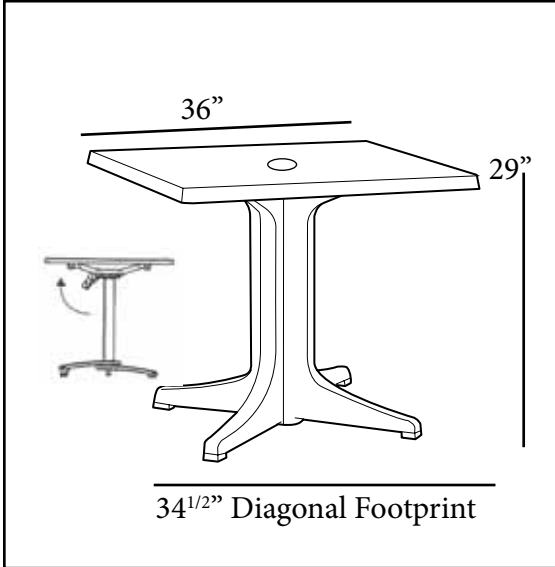

## 36" Square Molded Melamine Tabletop

with umbrella hole

### Features & Benefits

Warranty: 2 Yrs.

- Trendy marble, granite finish, or deco tops to complement all Grosfillex chairs.
- Hard, smooth molded tabletop made of a molded wood/resin body with a fusion bonded melamine top.
- Stain, burn, scratch, and fade resistant.
- Use Grosfillex's wide 4-prong central resin pedestal base 2000, tilt top aluminum base 200 base, or bar height tulip table base with anti-skid glides for stability.
- Large 1 1/2" umbrella hole with protective resin fitting and cap. No need for umbrella base.
- Cleans easily with soap and water.
- Specifically designed and engineered for fine dining in hospitality environments.
- Customize designs by mixing and matching tabletops and bases.
- Top and Base sold separately.

### Product Specifications

Product Description	Reference Number	Color	UPC Code	Weight Each (lbs.)	Master Pack	Master Pack Volume (cu. ft.)
36" Square Molded Melamine Tabletop with umbrella hole Use Resin Ped Base 2000 or Tilt Top Aluminum Base 200 or Bar Height Tulip Table Base	99872004	White	913483	31.00	1	2.38
	99871025	Granite Green	112374			
	99872058	Catalan	913520			
	99872002	Tokyo Stone	913490			