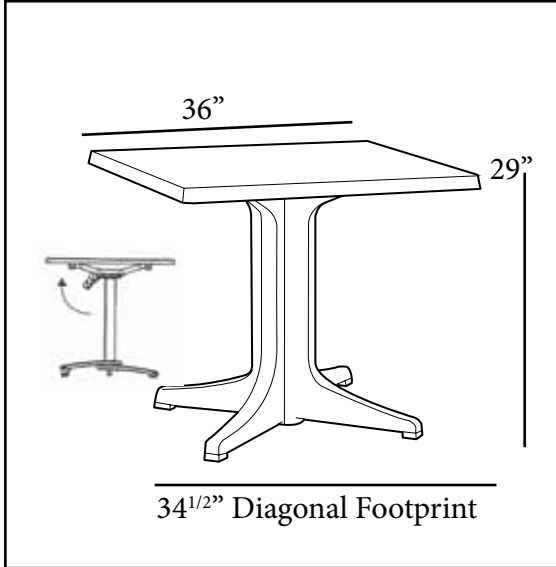

## 36" Square Molded Melamine Tabletop

without umbrella hole

**Features & Benefits** **Warranty: 2 Yrs.**

- Trendy marble, granite finish, or deco tops to complement all Grosfillex chairs.
- Hard, smooth molded tabletop made of a molded wood/resin body with a fusion bonded melamine top.
- Stain, burn, scratch, and fade resistant.
- Use Grosfillex's wide 4-prong central resin pedestal base 2000, tilt top aluminum base 200, or bar height tulip table base with anti-skid glides for stability.
- Cleans easily with soap and water.
- Specifically designed and engineered for fine dining in hospitality environments.
- Customize designs by mixing and matching tabletops and bases.
- Top and Base sold separately.

<b>Product Specifications</b>						
Product Description	Reference Number	Color	UPC Code 014306	Weight Each (lbs.)	Master Pack	Master Pack Volume (cu. ft.)
36" Square Molded Melamine Tabletop <i>without umbrella hole</i> Use Resin Ped Base 2000 or Tilt Top Aluminum Base 200 or Bar Height Tulip Table Base <i>New Decor!</i>	99872108	Teak Decor	913544	31.00	1	2.38
	99872158	Catalan	913537			
	99872102	Tokyo Stone	913506			
	99872125	Granite Green	913513			
	99872176	Aged Oak	915210			
	99872151	Lava				