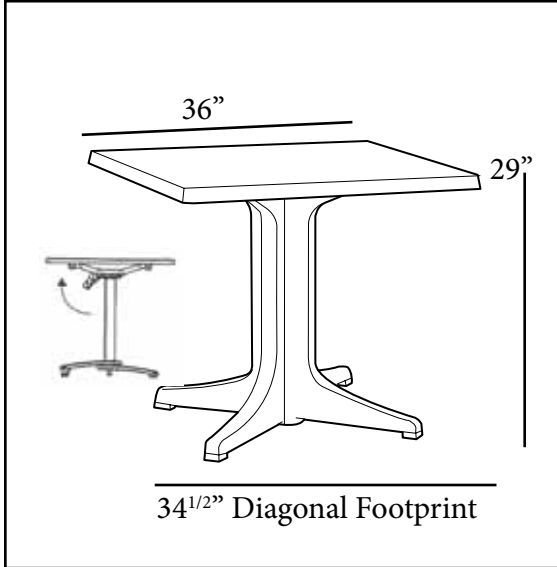

## 36" Square Molded Melamine Tabletop

without umbrella hole

**Features & Benefits** **Warranty: 2 Yrs.**

- Trendy marble, granite finish, or deco tops to complement all Grosfillex chairs.
- Hard, smooth molded tabletop made of a molded wood/resin body with a fusion bonded melamine top.
- Stain, burn, scratch, and fade resistant.
- Use Grosfillex's wide 4-prong central resin pedestal base 2000, tilt top aluminum base 200 base, or bar height tulip table base with anti-skid glides for stability.
- Cleans easily with soap and water.
- Specifically designed and engineered for fine dining in hospitality environments.
- Customize designs by mixing and matching tabletops and bases.
- Top and Base sold separately.

**Product Specifications**

Product Description	Reference Number	Color	UPC Code	Weight Each (lbs.)	Master Pack	Master Pack Volume (cu. ft.)
36" Square Molded Melamine Tabletop <i>without umbrella hole</i> Use Resin Ped Base 2000 or Tilt Top Aluminum Base 200 or Bar Height Tulip Table Base New Color!	99872108	Teak Decor	913544	31.00	1	2.38
	99872158	Catalan	913537			
	99872102	Tokyo Stone	913506			
	99872125	Granite Green	913513			