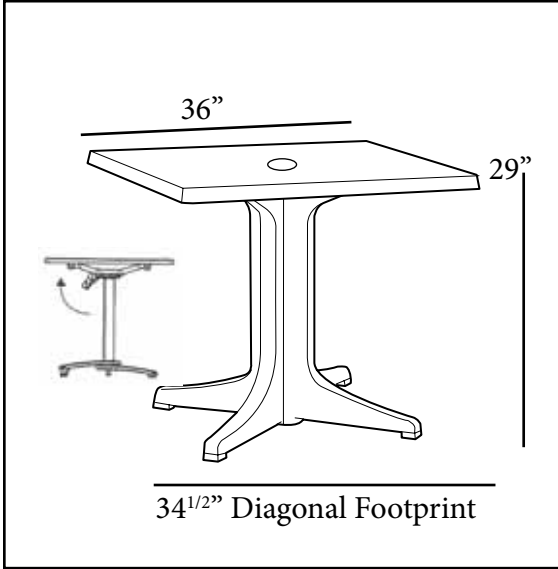

COMMERCIAL RESIN FURNITURE

Your best value for Food Service & Hospitality!

New Decor!

36" Square Molded Melamine Tabletop

with umbrella hole

Features & Benefits **Warranty: 2 Yrs.**

- Trendy marble, granite finish, or deco tops to complement all Grosfillex chairs.
- Hard, smooth molded tabletop made of a molded wood/resin body with a fusion bonded melamine top.
- Stain, burn, scratch, and fade resistant.
- Use Grosfillex's wide 4-prong central resin pedestal base 2000, tilt top aluminum base 200, or bar height tulip table base, with anti-skid glides for stability.
- Large 1 1/2" umbrella hole with protective resin fitting and cap. No need for umbrella base.
- Cleans easily with soap and water.
- Specifically designed and engineered for fine dining in hospitality environments.
- Customize designs by mixing and matching tabletops and bases.
- Top and Base sold separately.

Product Specifications						
Product Description	Reference Number	Color	UPC Code	Weight Each (lbs.)	Master Pack	Master Pack Volume (cu. ft.)
36" Square Molded Melamine Tabletop with umbrella hole Use Resin Ped Base 2000 or Tilt Top Alum. Base 200 or Bar Height Tulip Table Base New Decor!	99872004	White	913483	31.00	1	2.38
	99872025	Granite Green	915630			
	99872058	Catalan	913520			
	99872002	Tokyo Stone	913490			
	99872076	Aged Oak	915296			
	99872246	Barn White				