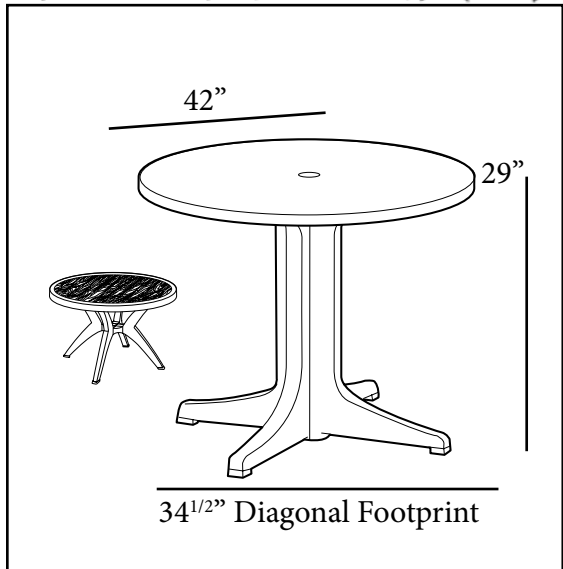

COMMERCIAL RESIN FURNITURE

Your best value for Food Service & Hospitality!

New Decor!

42" Round Molded Melamine Tabletop

with umbrella hole

Features & Benefits **Warranty: 2 Yrs.**

- Trendy marble, granite finish, textured or deco tops to complement all Grosfillex chairs.
- Hard, smooth molded tabletop made of a molded wood/resin body with a fusion bonded melamine top.
- Stain, burn, scratch, and fade resistant.
- Use Grosfillex's wide 4-prong central resin pedestal base 2000, resin y-leg base, or bar height tulip table base with anti-skid glides for stability.
- Large 1 1/2" umbrella hole with protective resin fitting and cap.
- Cleans easily with soap and water.
- Specifically designed and engineered for fine dining in hospitality environments.
- Customize designs by mixing and matching tabletops and bases.
- Top and Base sold separately.

Product Specifications						
Product Description	Reference Number	Color	UPC Code	Weight Each (lbs.)	Master Pack	Master Pack Volume (cu. ft.)
42" Round Molded Melamine Tabletop with umbrella hole Use Resin Ped Base 2000 or Y-Leg Base, or Bar Height Tulip Table Base New Decor!	99881002	Tokyo Stone	132419	33.00	1	2.38
	99881004	White	117027			
	99881025	Granite Green	117041			
	99881058	Catalan	908489			
	99881246	Lava				