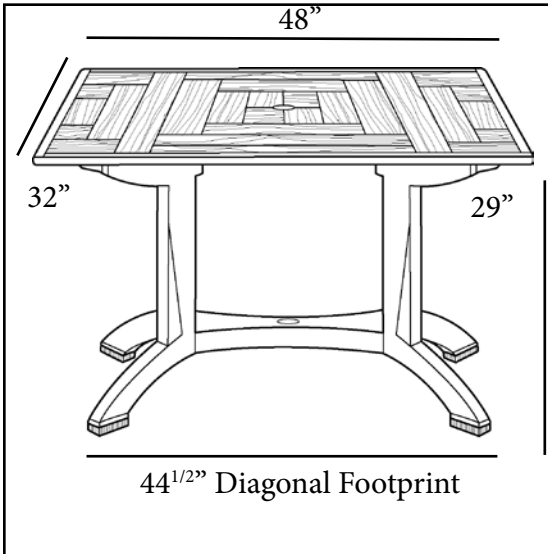

# Atlantis 48" x 32" Pedestal Table

with umbrella hole

**Features & Benefits** **Warranty: 1 Yr.**

- Unique Teakwood slat design, color and satin finish.
- New straight edge is perfect for FoodService use - Seats 4 to 6 guests comfortably.
- Tables can be “ganged” together for large parties.
- Surface texture will resist scratches.
- Will retain its original color and beauty without graying - no oiling, sanding, or refinishing to be done.
- Made of Rexform® Teakwood synthetic resin, a composite impervious to salt air, chlorine, and most common stains.
- Large 4-prong base for extra stability.
- Umbrella hole with cap to fit any Grosfillex umbrella with a 1 1/2” pole.
- Easy to clean with soap and water, or a mild detergent.
- Easy to assemble.

Product Specifications						
Product Description	Reference Number	Color	UPC Code	Weight Each (lbs.)	Master Pack	Master Pack Volume (cu. ft.)
Atlantis 48" x 32" Pedestal Table <i>with umbrella hole</i>	CT645008	Teakwood	014306 141534	44.41	1	6.19