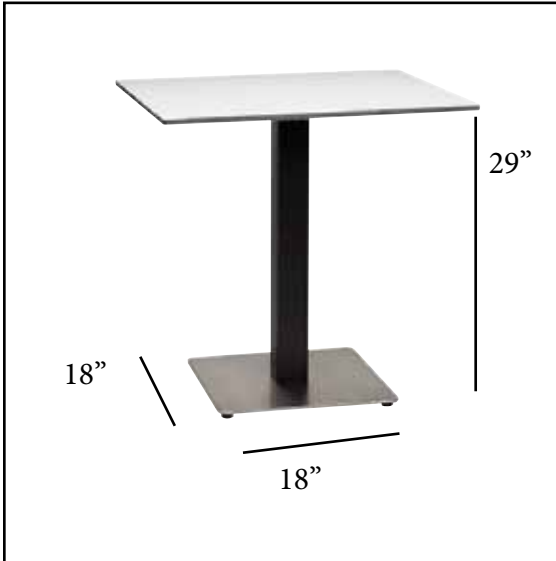

Contemporary Square Pedestal Base 18" x 18"

For use with HPL Tabletops

Features & Benefits **Warranty: 2 Yrs. for Interior Use**

- Trendy architectural interior design.
- Two-color base for a higher perceived value.
- Adjustable glides.
- Extremely easy to assemble - no cumbersome rod, just screws.
- Specifically designed to eliminate wobbly tabletops.
- Stainless steel base to resist corrosion by cleaning, dropped food products or scuff marks.
- Easy to clean.

Product Specifications						
Product Description	Reference Number	Color	UPC Code 014306	Weight Each (lbs.)	Master Pack	Master Pack Volume (cu. ft.)
Contemporary Square Pedestal Base 18" x 18"	US181009	Black Column	910758	37.11	1	0.661
		with Stainless Steel				
		Base				