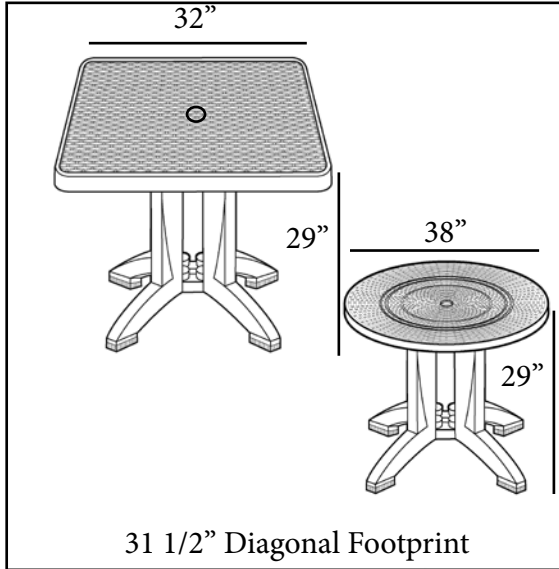

COMMERCIAL RESIN FURNITURE

Your best value for Food Service & Hospitality!

HAVANA

32" Square & 38" Round Resin Folding Tables with Umbrella Hole

Features & Benefits **Warranty: 1 Yr.**

- Fashionable 3D wicker decor without the maintenance - nor the cost
- Coordinates with Grosfillex HAVANA sidechairs and armchairs.
- Easy to clean with soap and water or a mild detergent.
- Large 4-prong pedestal base for extra stability.
- Pedestal base folds to allow tabletop to tilt for easy storage.
- Will stay cool in the sun.
- Will retain its color, texture, and finish with little maintenance.
- Two adjustable leg levelers to balance the table on uneven surfaces.
- Umbrella hole and plug will accommodate any Grosfillex® umbrella with a 1 1/2" pole.
- Table base will accommodate Grosfillex® resin umbrella base with filling cap.
- Easy to set up, quick to tear down for end of season storage.

Product Specifications

Product Description	Reference Number	Color	UPC Code	Weight Each (lbs.)	Master Pack	Master Pack Volume (cu. ft.)
Havana 32" Square Resin Folding Table with umbrella hole	US743037	Espresso	139838	22.50	2	8.40
38" Round Resin Folding Table with umbrella hole	US215004	White	141046	24.20	1	4.45
	US215008	Tobacco	141053			
	US215037	Espresso	141060			