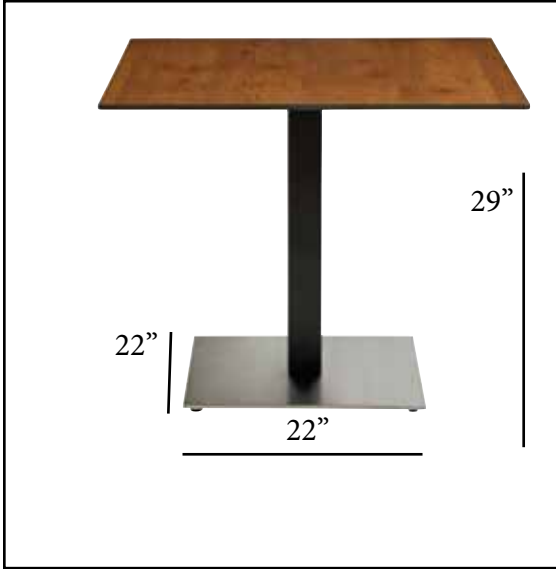

New!

Contemporary Square Pedestal Base 22" x 22"

**For use with 36" Square
HPL Tabletops**

Features & Benefits **Warranty: 2 Yrs. for Interior Use**

- Trendy architectural interior design.
- Two-color base for a higher perceived value.
- Adjustable glides.
- Extremely easy to assemble - no cumbersome rod, just screws.
- Specifically designed to eliminate wobbly tabletops.
- Stainless steel base to resist corrosion by cleaning, dropped food products or scuff marks.
- Easy to clean.

Product Specifications						
Product Description	Reference Number	Color	UPC Code 014306	Weight Each (lbs.)	Master Pack	Master Pack Volume (cu. ft.)
Contemporary Square Pedestal Base 22" x 22"	US221209	Black Column with Stainless Steel Base	913209	46.50	1	.848