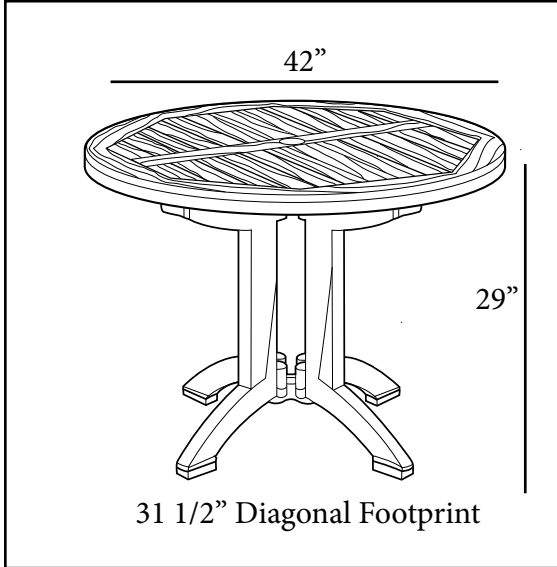

Grosfillex

COMMERCIAL RESIN FURNITURE

Your best value for Food Service & Hospitality!

Winston 42" Round Molded Melamine Tables

with umbrella hole - Table sold complete

Features & Benefits

Warranty: 2 Yrs.

- Fine outdoor dining table in a rich teak decor.
- Hard, smooth molded melamine treated seamless construction made to resist staining, burning, scratching, and fading.
- No gaps, no cracks, no traps, no graying with age.....no worries!
- Will retain its original color and beauty without graying - no oiling, sanding, or refinishing to be done.
- Large 4-prong pedestal base for stability, made of Rexform® Teakwood synthetic resin, a composite impervious to salt air, chlorine, and most common stains.
- Umbrella hole with cap to fit any Grosfillex® umbrella with a 1 1/2" pole.
- Easy to clean with soap and water, or a mild detergent.
- Table base will accommodate Grosfillex® resin umbrella base with filling cap.

Product Specifications

Product Description	Reference Number	Color	UPC Code 014306	Weight Each (lbs.)	Master Pack	Master Pack Volume (cu. ft.)
Winston 42" Round Pedestal Table	US240608	Teak Decor	132808	45.60	1	8.86