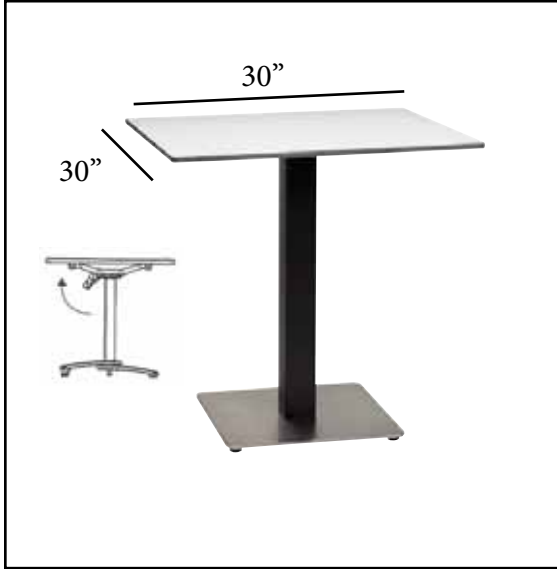

New Color!

INTERIOR 30" Square HPL Table Tops with Rails

Features & Benefits **Warranty: 3 Yrs. for Interior Use**

- Contemporary interior compact design.
- Durable, smooth yet grainy mat finish.
- Sturdy
- Scratch, stain, burn and fade resistant.
- Virtually maintenance free.
- RTA to Grosfillex metal bases with Grosfillex patented universal rail system.
- Tonic color accents.

Product Specifications						
Product Description	Reference Number	Color	UPC Code 014306	Weight Each (lbs.)	Master Pack	Master Pack Volume (cu. ft.)
30" Square HPL Tabletop with Rails <i>Use Fixed Metal Base or Aluminum Tilt Top Base 100 or Square Pedestal Base 18" x 18" or Bar Height Table Base New Color!</i>	US30HP04	White	910239	22.00	1	1.20
	US30HP81	Taupe	910215			
	US30HP82	Mango	910208			
	US30HP91	Wenge	910192			
	US30HP44	Brushed Aluminum	910185			
	US30HP92	Pine	912226			