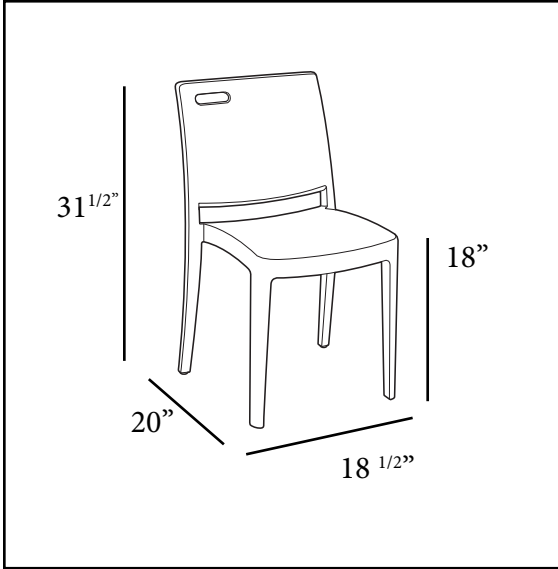

COMMERCIAL RESIN FURNITURE

Your best value for Food Service & Hospitality!

New Color!

I
N
T
E
R
I
O
R

E
X
T
E
R
I
O
R

Metro Stacking Chair

Passes ASTM F 1561-96 Class B performance standard for commercial outdoor seating and BIFMA X5.1-11 certified for indoor/outdoor business use

Features & Benefits **Warranty: 5 Yrs.**

- Versatile, contemporary urban design
- Low backrest with a wide ergonomic seat
- Built-in handle for easy placement
- Fine texture to resist scratches
- Stacks for easy storage
- Easy to clean with soap and water
- Rated to 300 lb. for safe commercial use
- Apple Red, Black, & Orange are Made in the U.S.A.

| Product Specifications | | | | | | |
|---|------------------|---------------|--------------------|-----------------------|-------------|---------------------------------|
| Product Description | Reference Number | Color | UPC Code 014306 | Weight Each (lbs.) | Master Pack | Master Pack Volume (cu. ft.) |
| Metro Stacking Armchair <i>New Color!</i> | XA653581 | Linen | 917795 | 8.49 | 16 | 39.44 |
| | US653581 | Linen | 917795 | 8.24 | 4 | 11.90 |
| | US563202 | Apple Red | 917771 | 8.49 | 16 | 39.44 |
| | US653202 | Apple Red | 917771 | 8.24 | 4 | 11.90 |
| | US563017 | Black | 917764 | 8.49 | 16 | 39.44 |
| | US653017 | Black | 917764 | 8.24 | 4 | 11.90 |
| | XA653096 | Glacier White | 917788 | 8.49 | 16 | 39.44 |
| | US653096 | Glacier White | 917788 | 8.24 | 4 | 11.90 |
| | XA653282 | Cactus Green | 917801 | 8.49 | 16 | 39.44 |
| | US653282 | Cactus Green | 917801 | 8.24 | 4 | 11.90 |
| | US563019 | Orange | 921358 | 8.49 | 16 | 39.44 |
| | US653019 | Orange | 921358 | 8.24 | 6 | 11.90 |