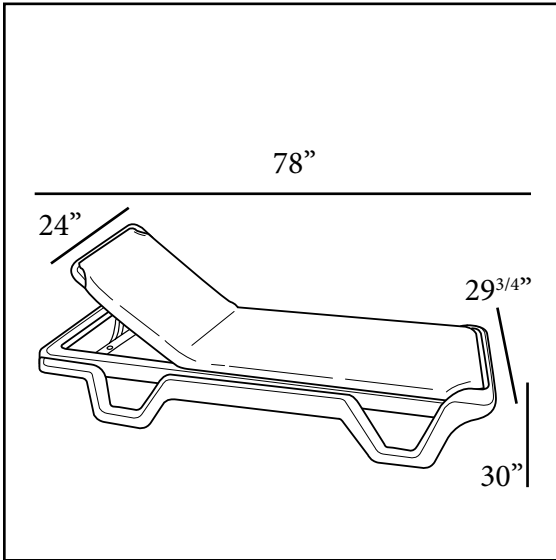

Marina Adjustable Sling Chaise without Arms

Ask about our custom sling chaise program!

Passes ASTM F1988-99 Class B performance standard for commercial outdoor lounging.