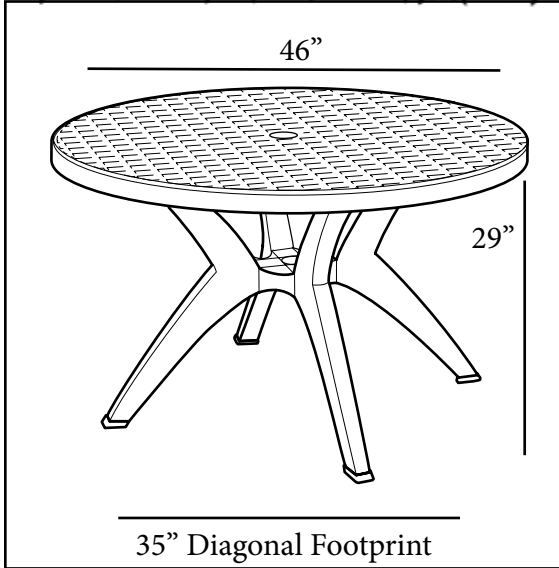

COMMERCIAL RESIN FURNITURE

Your best value for Food Service & Hospitality!

Ibiza 46" Round Resin Pedestal Table

with umbrella hole

Features & Benefits **Warranty: 1 Yr.**

- The ideal poolside table!
- Sits up to 6 people comfortably.
- Made of 100% prime resin, a material impervious to salt air, chlorine and most common stains.
- “Tulip” resin base with a broad base span for increased stability—designed for use with the Grosfillex 35 lb. table umbrella base and optional 35 lb. base ring, or the resin umbrella base with filling cap.
- Umbrella hole with cap to fit all Grosfillex umbrellas with 1 1/2” pole.
- High resin table edge to resist impact and chipping.
- Easy to clean with soap and water, a mild solution of chlorine bleach and water, or even pool water.
- Easy to assemble.

Product Specifications						
Product Description	Reference Number	Color	UPC Code	Weight Each (lbs.)	Master Pack	Master Pack Volume (cu. ft.)
Ibiza 46" Round Table <i>with umbrella hole</i>	US526704	White	704524	30.00	1	7.92
	US526766	Sandstone	705200			
	US526778	Amazon Green	704548			