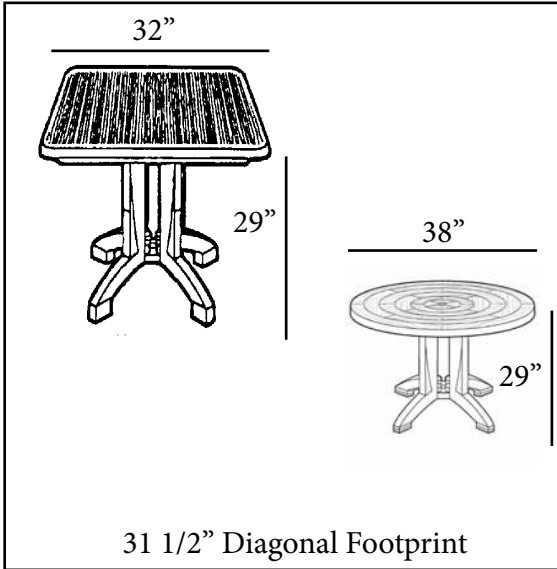

ATLANTIS

32" Square & 38" Round Resin Folding Tables with Umbrella Hole

Features & Benefits **Warranty: 1 Yr.**

- Unique Teakwood slat design, color and satin finish.
- Surface texture will resist scratches.
- Pedestal base folds to allow table top tilt for easy storage.
- Will retain its original color and beauty without graying - no oiling, sanding, or refinishing to be done.
- Made of Rexform® Teakwood synthetic resin, a composite impervious to salt air, chlorine, and most common stains.
- Large 4-prong pedestal base for extra stability.
- Umbrella hole with cap to fit any Grosfillex umbrella with a 1 1/2" pole.
- Easy to clean with soap and water, or a mild detergent.
- Easy to set up, quick to tear down at the end of the season.
- Table base will accommodate Grosfillex 35 lb. resin umbrella base with filling cap.

Product Specifications

Product Description	Reference Number	Color	UPC Code	Weight Each (lbs.)	Master Pack	Master Pack Volume (cu. ft.)
32" Square Resin Folding Table with umbrella hole	US643008	Teakwood	139609	22.50	2	8.40
	US643067	Bordeaux	139562			
	US643078	Amazon Green	139548			
38" Round Resin Folding Table with umbrella hole	US920008	Teakwood	139586	24.20	1	4.45
	US920067	Bordeaux	139579