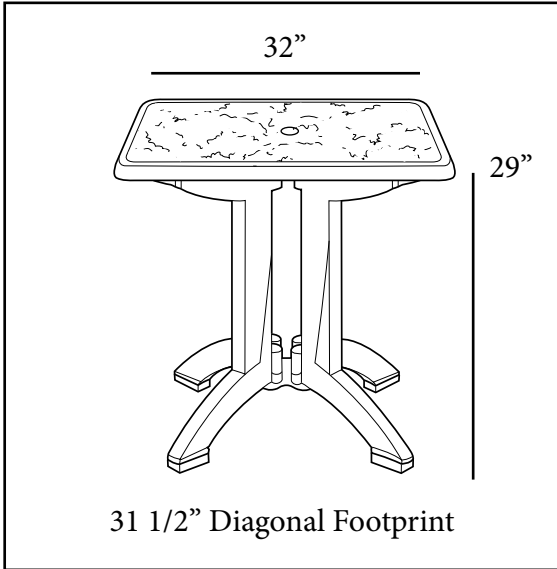

PIETRA

32" Square Resin Folding Table with Umbrella Hole

Features & Benefits **Warranty: 1 Yr.**

- The answer to all your storage and security problems.
- Decorative yet durable and scratch resistant modern stone inlay design on a folding frame.
- Pedestal base folds to allow table top tilt for easy storage.
- Color coordinated with Grosfillex Bronze Mist and Bordeaux chairs.
- Made of 100% prime resin, a material impervious to salt air, chlorine, and most common stains.
- Large 4-prong pedestal base for extra stability.
- Umbrella hole with cap to fit any Grosfillex umbrella with 1 1/2" pole.
- Easy to clean with soap and water, or a mild detergent.
- Easy to set up, quick to tear down at the end of the season.
- Table base will accommodate Grosfillex 35 lb. resin umbrella base with filling cap.

Product Specifications						
Product Description	Reference Number	Color	UPC Code	Weight Each (lbs.)	Master Pack	Master Pack Volume (cu. ft.)
Pietra	US645067	Bordeaux	014306 134451	22.50	2	8.40
32" Square Resin Folding Table with umbrella hole