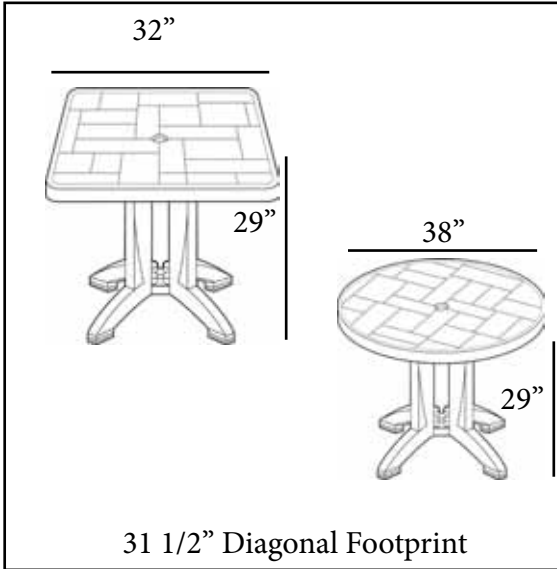

COMMERCIAL RESIN FURNITURE

Your best value for Food Service & Hospitality!

31 1/2" Diagonal Footprint

SIENA

32" Square & 38" Round Resin Folding Tables with Umbrella Hole

Features & Benefits **Warranty: 1 Yr.**

- Natural Stone Tile Design.
- Durable surface texture will resist scratches and most common food stains.
- Metal texture with a satin finish.
- Large 4-prong pedestal base for extra stability.
- Pedestal base folds to allow tabletop to tilt for easy storage.
- Will stay cool in the sun.
- Will retain its color, texture, and finish with little maintenance and without rusting.
- Two adjustable leg levelers to balance the table on uneven surfaces.
- Umbrella hole and plug will accommodate any Grosfillex® umbrella with a 1 1/2" pole.
- Table base will accommodate Grosfillex® resin umbrella base with filling cap.
- Easy to set up, quick to tear down at the end of the season.

Product Specifications

Product Description	Reference Number	Color	UPC Code	Weight Each (lbs.)	Master Pack	Master Pack Volume (cu. ft.)
32" Square Resin Folding Table with umbrella hole	US701078	Amazon Green	137230	22.50	2	8.40
	US701037	Bronze Mist	137278			
38" Round Resin Folding Table with umbrella hole	US700002	Charcoal	137117	24.20	1	4.45
	US700037	Bronze Mist	137124			
	US700066	Sandstone	137131			