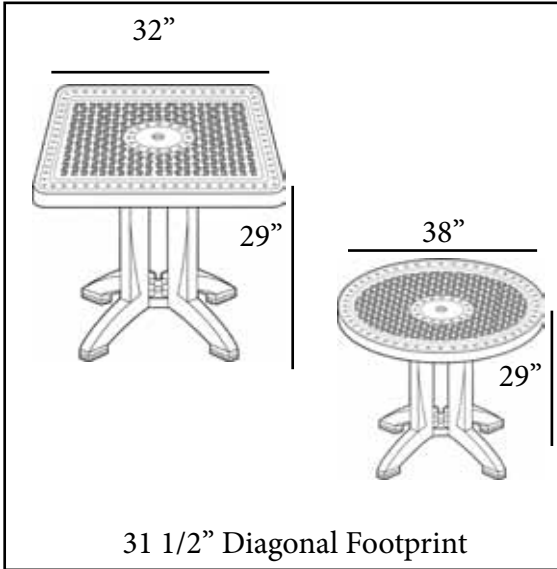

COMMERCIAL RESIN FURNITURE

Your best value for Food Service & Hospitality!

TOLEDO

32" Square & 38" Round Resin Folding Tables with Umbrella Hole

Features & Benefits **Warranty: 1 Yr.**

- Chain Link tabletop Design in a Charcoal frame.
- Durable surface texture will resist scratches and most common food stains.
- Kevring® cast synthetic resin frame with a metal texture.
- Large 4-prong pedestal base for extra stability.
- Pedestal base folds to allow tabletop to tilt for easy storage.
- Will stay cool in the sun.
- Will retain its color, texture, and finish with little maintenance and without rusting.
- Two adjustable leg levelers to balance the table on uneven surfaces.
- Umbrella hole and plug will accommodate any Grosfillex® umbrella with a 1 1/2" pole.
- Table base will accommodate Grosfillex® resin umbrella base with filling cap.
- Easy to set up, quick to tear down at the end of the season.

Product Specifications

Product Description	Reference Number	Color	UPC Code	Weight Each (lbs.)	Master Pack	Master Pack Volume (cu. ft.)
Toledo 32" Square Resin Folding Table with umbrella hole	US700102	Charcoal	014306 137094	22.50	2	8.40
38" Round Resin Folding Table with umbrella hole	US711002	Charcoal	137070	24.20	1	4.45