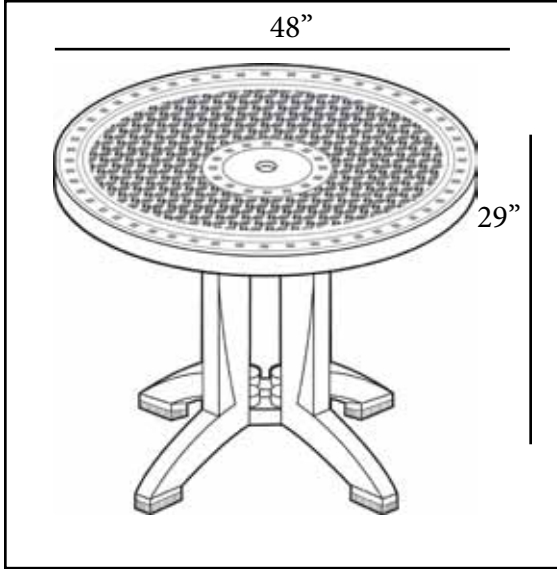

COMMERCIAL RESIN FURNITURE

Your best value for Food Service & Hospitality!

Toledo 48" Round Pedestal Table with Umbrella Hole

Features & Benefits **Warranty: 1 Yr.**

- Chain link table top design in a charcoal frame.
- Tough, decorative surface for extra scratch and wear resistance.
- Wide, 4 prong pedestal base for extra stability with two leg levelers for balancing on uneven surfaces. Designed for use with the Grosfillex® resin umbrella base with filling cap.
- Umbrella hole and cap will accommodate any Grosfillex® umbrella with a 1^{1/2}" pole.
- Made of 100% prime resin, a material naturally impervious to salt air, chlorine, and more common food stains.
- Easy to clean with a mild detergent and water.

Product Specifications						
Product Description	Reference Number	Color	UPC Code	Weight Each (lbs.)	Master Pack	Master Pack Volume (cu. ft.)
Toledo 48" Round Pedestal Table <i>with umbrella hole</i>	US711102	Charcoal	137087	44.50	1	7.95