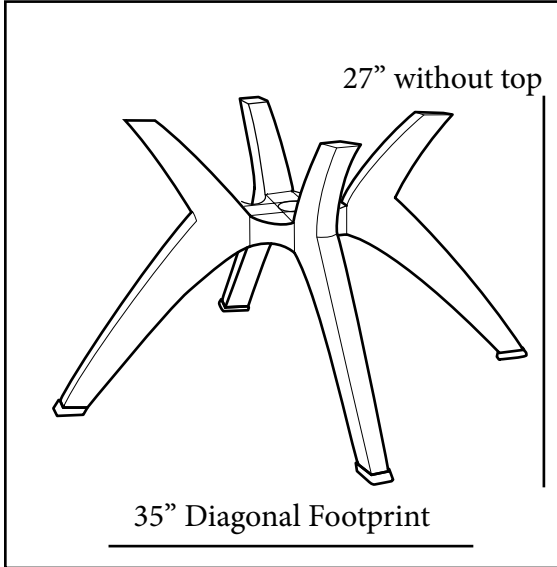

# Y Leg Resin Pedestal Base

**Features & Benefits** **Warranty: 1 Yr.**

- Elegant tulip base design.
- Specifically made for 42" to 48" round pool side tables in hospitality settings.
- Made of 100% prime resin, a material impervious to moisture, salt air, chlorine and most common stains.
- 40" base span for extra stability.
- Umbrella hole fits all Grosfillex 1 1/2" umbrella poles.
- Specifically designed to allow the use of Grosfillex 35 lb. table umbrella base with optional 35 lb. base ring, or the resin umbrella base with filling cap.
- Plastic brackets and hardware pack for assembly with molded melamine table tops.
- Complete tables can be custom designed by mixing this base in any of the available table top colors.
- Easy to assemble.

<b>Product Specifications</b>						
Product Description	Reference Number	Color	UPC Code	Weight Each (lbs.)	Master Pack	Master Pack Volume (cu. ft.)
Y Leg Resin Pedestal Base	US850004	White	117829	13.00	1	2.25
	US850078	Amazon Green	117881			
	US850037	Bronze Mist	128115			