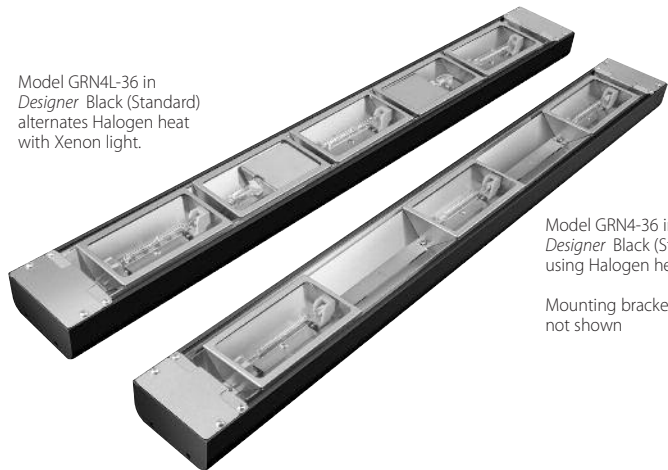

Model GRN4L-36 in
Designer Black (Standard)
alternates Halogen heat
with Xenon light.

Model GRN4-36 in
Designer Black (Standard)
using Halogen heat sources

Mounting brackets
not shown

Remote Control Enclosures

Model	18" - 72" GRN4 (457 - 1829 mm)	24" - 72" GRN4L (610 - 1829 mm)	Optional: 66" - 72" GRN4 & GRN4L (1676 - 1829 mm)
GRN4	1 toggle, 1 dimmer		2 toggles, 2 dimmers
GRN4L		2 toggles, 1 dimmer	3 toggles, 2 dimmers

Cutout Dimensions:
8.094" W x 3.5"H (206 x 89 mm)

Cutout Dimensions:
12.094" W x 3.5"H (307 x 89 mm)

HATCO CORPORATION P.O. Box 340500 Milwaukee, WI 53234-0500 U.S.A.
(800) 558-0607 • (414) 671-6350 • Fax (800) 543-7521 • Int'l. Fax (414) 671-3976
www.hatcocorp.com • E-mail: equipsales@hatcocorp.com

Form No. GRN4 Spec Sheet

Printed in U.S.A.
September 2013