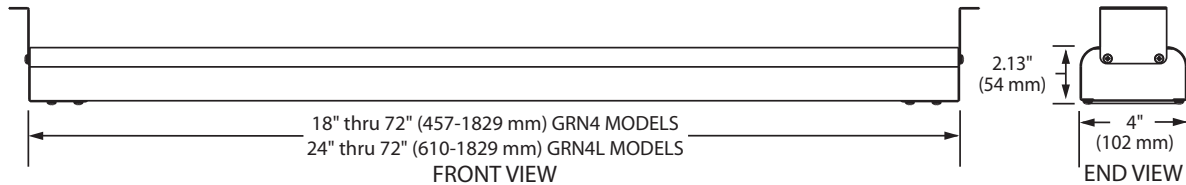

GLO-RAY® NARROW HALOGEN FOODWARMERS

Models GRN4-18, -24, -30, -36, -42, -48, -54, -60, -66, -72
GRN4L-24, -30, -36, -42, -48, -54, -60, -66, -72

SPECIFICATIONS

Narrow Halogen Foodwarmer					
Model	Watt	Amps	Halogen Elements	Width	Shipping Weight*
GRN4-18	400	3.3	2	18" (457 mm)	10 lbs. (5 kg)
GRN4-24	400	3.3	2	24" (610 mm)	11 lbs. (5 kg)
GRN4-30	400	3.3	2	30" (762 mm)	12 lbs. (5 kg)
GRN4-36	600	5.0	3	36" (914 mm)	13 lbs. (6 kg)
GRN4-42	600	5.0	3	42" (1067 mm)	14 lbs. (6 kg)
GRN4-48	600	5.0	3	48" (1219 mm)	15 lbs. (7 kg)
GRN4-54	800	6.7	4	54" (1372 mm)	17 lbs. (8 kg)
GRN4-60	800	6.7	4	60" (1524 mm)	18 lbs. (8 kg)
GRN4-66	1000	8.3	5	66" (1676 mm)	19 lbs. (9 kg)
GRN4-72	1000	8.3	5	72" (1829 mm)	20 lbs. (9 kg)

* Includes Remote Control Enclosures.

Narrow Halogen Foodwarmer with Xenon Lights						
Model	Watt	Amps	Xenon Bulbs	Halogen Elements	Width	Shipping Weight*
GRN4L-24	450	3.8	1	2	24" (610 mm)	11 lbs. (5 kg)
GRN4L-30	450	3.8	1	2	30" (762 mm)	12 lbs. (5 kg)
GRN4L-36	700	5.8	2	3	36" (914 mm)	13 lbs. (6 kg)
GRN4L-42	700	5.8	2	3	42" (1067 mm)	14 lbs. (6 kg)
GRN4L-48	700	5.8	2	3	48" (1219 mm)	15 lbs. (7 kg)
GRN4L-54	950	7.9	3	4	54" (1372 mm)	17 lbs. (8 kg)
GRN4L-60	950	7.9	3	4	60" (1524 mm)	18 lbs. (8 kg)
GRN4L-66	1200	10.0	4	5	66" (1676 mm)	19 lbs. (9 kg)
GRN4L-72	1200	10.0	4	5	72" (1829 mm)	20 lbs. (9 kg)

* Includes Remote Control Enclosures.

Remote Control Enclosures			
Model	18" - 72" GRN4 (457 - 1829 mm)	24" - 72" GRN4L (610 - 1829 mm)	Optional: 66" - 72" GRN4 & GRN4L (1676 - 1829 mm)
GRN4	1 toggle, 1 dimmer		2 toggles, 2 dimmers
GRN4L	2 toggles, 1 dimmer		3 toggles, 2 dimmers

OPTIONS (NOT FOR RETROFIT)

- ☐ **Designer** Colors: Warm Red, Black (Standard), Gray Granite, White Granite, Navy Blue, Hunter Green, Antique Copper
- ☐ Gloss Finishes: Smooth White, Gleaming Gold, Glossy Gray, Bold Black, Radiant Red, Brilliant Blue
- ☐ Plated Finishes: Bright Brass, Bright Nickel, Bright Copper, Antique Nickel, Antique Brass, Antique Bronze
- ☐ All Stainless Steel Exterior
- ☐ Flush Mount Control Box Bezel in **Designer** colors and Stainless Steel

- ☐ Extended Electrical Leads
- ☐ Non-Adjustable Tubular Stands 10" or 12" (254 or 305mm) – Available in **Designer** colors, Gloss finishes or Unpainted

PRODUCT SPECS

Narrow Foodwarmer

The Narrow Foodwarmer shall be a Glo-Ray®, manufactured by the Hatco Corporation, Milwaukee, WI 53234 U.S.A.

Glo-Ray Model ... , rated at ... watts, ... volts, single phase and be ... inches (millimeters) in overall width.

The Glo-Ray shall consist of Stainless Steel or Designer painted or Plated housing and include as standard equipment non-adjustable 1.5" (38 mm) angle brackets.

The halogen heating elements shall be glass enclosed. The foodwarmer shall be factory assembled ready for electrical installation.

Options shall include choice of Stainless Steel, Designer color, or Plated finish, extended electrical leads, non-adjustable tubular stands, and xenon lights.

Comes with 24/7 parts and service assistance (U.S. and Canada only).

HATCO CORPORATION P.O. Box 340500 Milwaukee, WI 53234-0500 U.S.A. • (800) 558-0607 • (414) 671-6350
Fax (800) 543-7521 • Int'l. Fax (414) 671-3976 • www.hatcocorp.com • E-mail: equipsales@hatcocorp.com