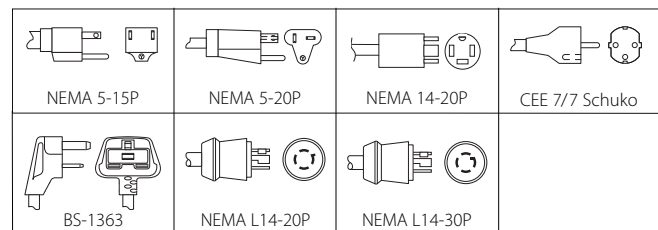

PLUG CONFIGURATIONS

OPTIONS (NOT FOR RETROFIT)

- ☐ Halogen Bulbs in lieu of Standard Display Lights
- ☐ NEMA 14-20P in lieu of NEMA L14-20P

- ☐ Designer Colors: Warm Red, Black, Gray Granite, White Granite, Navy Blue, Hunter Green, Antique Copper - non-standard colors are non-returnable

PRODUCT SPECS

Pizza Warmer

The Pizza Warmer shall be a Glo-Ray® Model ... rated at ... volts and ... watts, as manufactured by the Hatco Corporation, Milwaukee, WI 53234 U.S.A.

With 24/7 parts and service assistance (U.S. and Canada only), the warmer

shall have ... heated shelves, tempered glass sides, hardcoated shelves with box stops and sign holders (excluding Base Models), incandescent display lights, and 4" (102 mm) legs. It shall include a temperature control and on-off switch for each heat zone. A factory-attached 6' (1829 mm) cord with plug.

HATCO CORPORATION P.O. Box 340500 Milwaukee, WI 53234-0500 U.S.A. • (800) 558-0607 • (414) 671-6350
Fax (800) 543-7521 • Int'l. Fax (414) 671-3976 • www.hatcocorp.com • E-mail: equipsales@hatcocorp.com