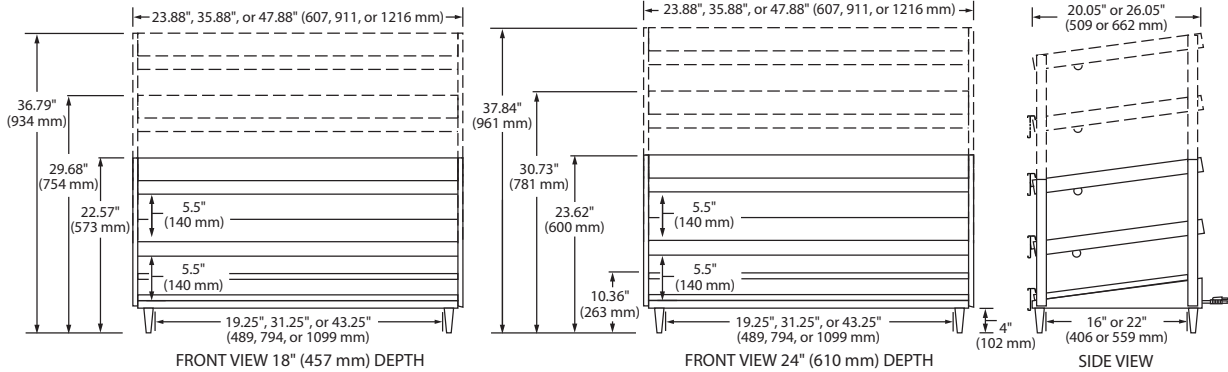

GLO-RAY® PIZZA WARMERS

Models GRPWS-2424, -3624, -4824 GRPWS-2418D, -3618D, -4818D, -2424D, -3624D, -4824D
GRPWS-2418T, -3618T, -4818T, -2424T, -3624T, -4824T GRPWS-2418Q, -3618Q, -4818Q, -2424Q, -3624Q, -4824Q

SPECIFICATIONS

Base Only Models – 24.125" (614 mm) Depth & 10.36" (263 mm) Height

Model	Width	Watts	Amps*	Shipping Weight
GRPWS-2424	22.85" (580 mm)	480	4	40 lbs. (18 kg)
GRPWS-3624	34.85" (885 mm)	720	6	50 lbs. (23 kg)
GRPWS-4824	46.85" (1190 mm)	955	8	60 lbs. (28 kg)

Dual Shelf Models – 20.05" (509 mm) Depth & 22.57" (573 mm) Height

Model	Width	Watts	Amps*	Shipping Weight
GRPWS-2418D	23.88" (607 mm)	960	8	76 lbs. (35 kg)
GRPWS-3618D	35.88" (911 mm)	1440	12	91 lbs. (42 kg)
GRPWS-4818D	47.88" (1216 mm)	1920	16	136 lbs. (62 kg)

Dual Shelf Models – 26.05" (662 mm) Depth & 23.62" (600 mm) Height

Model	Width	Watts	Amps*	Shipping Weight
GRPWS-2424D	23.88" (607 mm)	1200	10	113 lbs. (52 kg)
GRPWS-3624D	35.88" (911 mm)	1800	15	136 lbs. (62 kg)
GRPWS-4824D*	47.88" (1216 mm)	2390	10	177 lbs. (81 kg)

Triple Shelf Models – 20.05" (509 mm) Depth & 29.68" (754 mm) Height

Model	Width	Watts	Amps*	Shipping Weight
GRPWS-2418T	23.88" (607 mm)	1440	12	98 lbs. (45 kg)
GRPWS-3618T*	35.88" (911 mm)	2160	12	136 lbs. (62 kg)
GRPWS-4818T*	47.88" (1216 mm)	2880	16	175 lbs. (80 kg)

Triple Shelf Models – 26.05" (662 mm) Depth & 30.73" (781 mm) Height

Model	Width	Watts	Amps*	Shipping Weight
GRPWS-2424T	23.88" (607 mm)	1800	15	116 lbs. (53 kg)
GRPWS-3624T*	35.88" (911 mm)	2700	15	150 lbs. (68 kg)
GRPWS-4824T*	47.88" (1216 mm)	3585	20	227 lbs. (103 kg)

Quadruple Shelf Models – 20.05" (509 mm) Depth & 36.79" (934 mm) Height

Model	Width	Watts	Amps*	Shipping Weight
GRPWS-2418Q	23.88" (607 mm)	1920	16	119 lbs. (54 kg)
GRPWS-3618Q*	35.88" (911 mm)	2880	12	157 lbs. (72 kg)
GRPWS-4818Q*	47.88" (1216 mm)	3840	16	214 lbs. (98 kg)

Quadruple Shelf Models – 26.05" (662 mm) Depth & 37.84" (961 mm) Height

Model	Width	Watts	Amps*	Shipping Weight
GRPWS-2424Q*	23.88" (607 mm)	2400	10	151 lbs. (69 kg)
GRPWS-3624Q*	35.88" (911mm)	3600	15	214 lbs. (98 kg)
GRPWS-4824Q*	47.88" (1216 mm)	4780	20	277 lbs. (126 kg)

* Based on 120 volts, except where only available in 120/208-240V. † Also available in 120/208-240V.

▼ Only available in 120V, single phase. * Only available in 120/208-240V

○ Canadian models only available in 120/208-240V, NEMA L14-30P.

DIMENSIONS

Base Only Models –

22.85", 34.85", or 46.85"W x 24.19"D x 10.36"H w/legs
(580, 885, or 1190 x 614 x 263 mm).

Dual Shelf Models –

23.88", 35.88", or 47.88"W x 20.05" or 26.05"D x 22.57" or 23.62"H w/legs
(607, 911, or 1216 x 509 or 662 x 573 or 600 mm).

Triple Shelf Models –

23.88", 35.88", or 47.88"W x 20.05" or 26.05"D x 29.68" or 30.73"H w/legs
(607, 911, or 1216 x 509 or 662 x 754 or 781 mm).

Quadruple Shelf Models –

23.88", 35.88", or 47.88"W x 20.05" or 26.05"D x 36.79" or 37.84"H w/legs
(607, 911, or 1216 x 509 or 662 x 934 or 961 mm).

VOLTAGE

120V single phase with NEMA 5-15P: GRPWS-2424, -3624, -4824, -2418D, -3618D, -2424D, -2418T

120V single phase with NEMA 5-20P: GRPWS-4818D (also available in 120/208-240V with NEMA-L14-20P), -3624D, 2424T