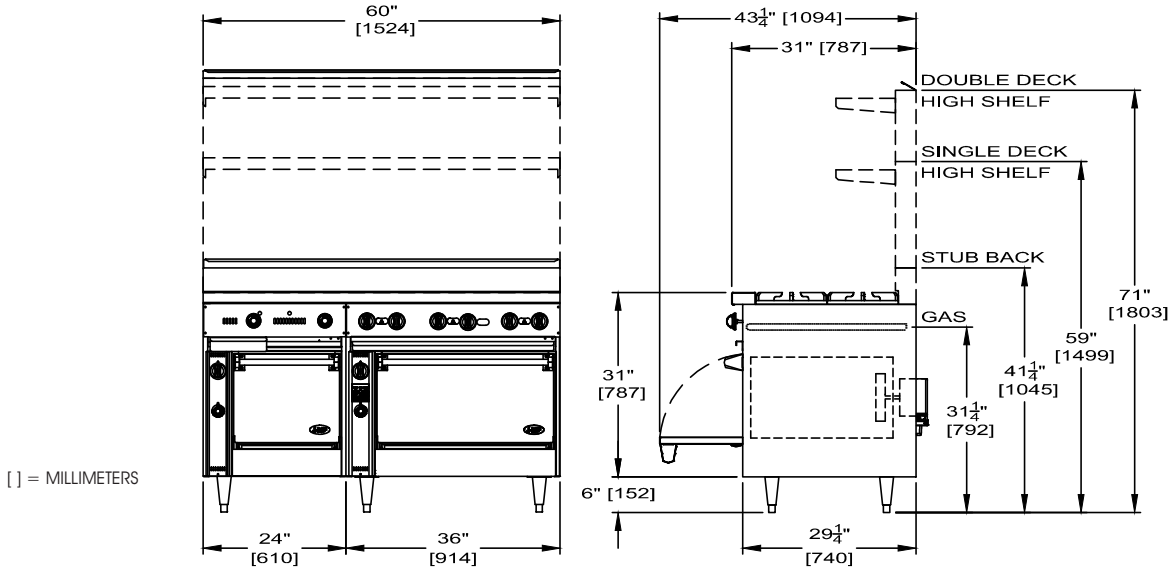

JADE

60" SHALLOW DEPTH HEAVY-DUTY

Bistra

[] = MILLIMETERS

MODEL	BTUS	WIDTH	DEPTH	HEIGHT	APPX. SHP. WT.
JBR-10-2436*	360,000	60"	SEE DRAWING	SEE DRAWING	820 LBS.
JBR-10-36*	330,000	60"	SEE DRAWING	SEE DRAWING	735 LBS.
JBR-24G-6-2436*	288,000	60"	SEE DRAWING	SEE DRAWING	865 LBS.
JBR-24G-6-36*	258,000	60"	SEE DRAWING	SEE DRAWING	780 LBS.
JBR-36G-4-2436	252,000	60"	SEE DRAWING	SEE DRAWING	895 LBS.
JBR-36G-4-36	222,000	60"	SEE DRAWING	SEE DRAWING	810 LBS.
JBR-48G-2-2436	216,000	60"	SEE DRAWING	SEE DRAWING	905 LBS.
JBR-48G-2-36	186,000	60"	SEE DRAWING	SEE DRAWING	820 LBS.
JBR-6-24G-2436*	284,000	60"	SEE DRAWING	SEE DRAWING	865 LBS.
JBR-6-24G-36	254,000	60"	SEE DRAWING	SEE DRAWING	780 LBS.
JBR-4-36G-2436	252,000	60"	SEE DRAWING	SEE DRAWING	895 LBS.
JBR-4-36G-36	222,000	60"	SEE DRAWING	SEE DRAWING	810 LBS.
JBR-2-48G-2436	216,000	60"	SEE DRAWING	SEE DRAWING	905 LBS.
JBR-2-48G-36	186,000	60"	SEE DRAWING	SEE DRAWING	820 LBS.
JBR-60G-2436	180,000	60"	SEE DRAWING	SEE DRAWING	925 LBS.
JBR-60G-36	150,000	60"	SEE DRAWING	SEE DRAWING	840 LBS.