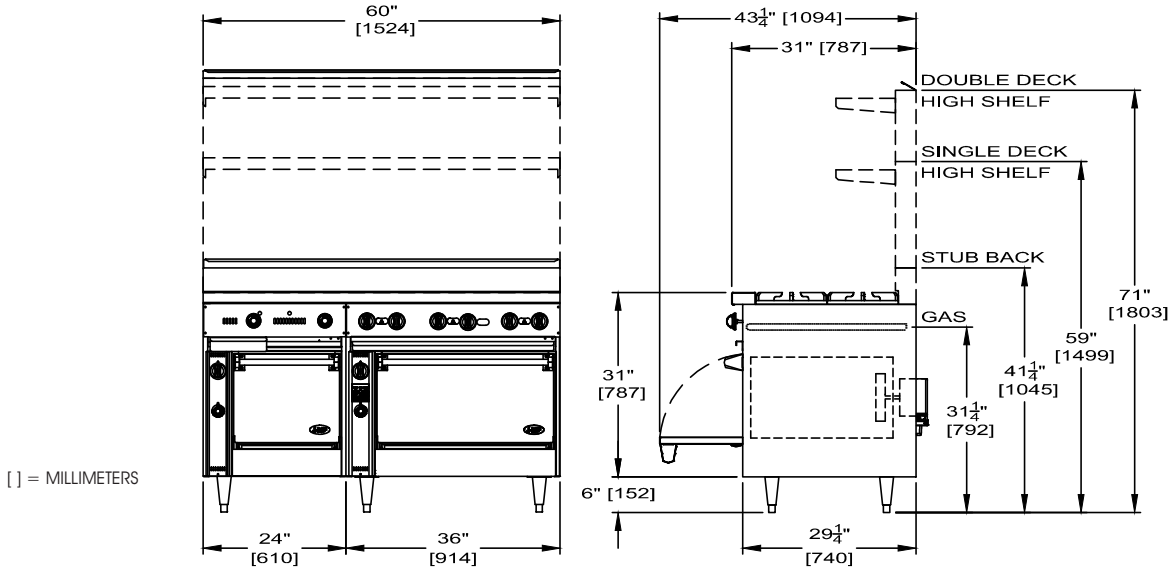

60" SHALLOW DEPTH HEAVY-DUTY

[ ] = MILLIMETERS

MODEL	BTUS	WIDTH	DEPTH	HEIGHT	APPX. SHP. WT.
JBR-10-2436*	360,000	60"	SEE DRAWING	SEE DRAWING	820 LBS.
JBR-10-36*	330,000	60"	SEE DRAWING	SEE DRAWING	735 LBS.
JBR-24G-6-2436*	288,000	60"	SEE DRAWING	SEE DRAWING	865 LBS.
JBR-24G-6-36*	258,000	60"	SEE DRAWING	SEE DRAWING	780 LBS.
JBR-36G-4-2436	252,000	60"	SEE DRAWING	SEE DRAWING	895 LBS.
JBR-36G-4-36	222,000	60"	SEE DRAWING	SEE DRAWING	810 LBS.
JBR-48G-2-2436	216,000	60"	SEE DRAWING	SEE DRAWING	905 LBS.
JBR-48G-2-36	186,000	60"	SEE DRAWING	SEE DRAWING	820 LBS.
JBR-6-24G-2436*	284,000	60"	SEE DRAWING	SEE DRAWING	865 LBS.
JBR-6-24G-36	254,000	60"	SEE DRAWING	SEE DRAWING	780 LBS.
JBR-4-36G-2436	252,000	60"	SEE DRAWING	SEE DRAWING	895 LBS.
JBR-4-36G-36	222,000	60"	SEE DRAWING	SEE DRAWING	810 LBS.
JBR-2-48G-2436	216,000	60"	SEE DRAWING	SEE DRAWING	905 LBS.
JBR-2-48G-36	186,000	60"	SEE DRAWING	SEE DRAWING	820 LBS.
JBR-60G-2436	180,000	60"	SEE DRAWING	SEE DRAWING	925 LBS.
JBR-60G-36	150,000	60"	SEE DRAWING	SEE DRAWING	840 LBS.

Note: * 1" regulator recommended for BTU's of 250K or higher

1. **ELECTRIC CONVECTION OVEN ONLY:**
2. Power Supply: 115/60/1 - 6 foot cord with 3 prong plug
   - Total maximum amps 4.0/oven
   - Electronic Spark Ignitor: activated by power switch, ignites standing pilot
   - Fan Switch: three positions, on for normal operation, on for quick cool down, off.

NOTE: SPECIFY TYPE OF GAS WHEN ORDERING.

1. **UTILITY INFORMATION:**
2. 3/4" Connection - see drawing for location
   - Required operating pressure:
     Natural Gas 5" W.C. minimum
     Propane Gas 10" W.C. minimum
     14" W.C. maximum

Note: This unit must be connected with the gas appliance regulator supplied.

WWW.JADERANGE.COM

JADE RANGE, LLC., A MIDDLEBY COMPANY • 2650 Orbiter Street • Brea, CA 92821 • PHONE: 800-884-5233 FAX: 714-961-2550

Note: In line with their policy to continually improve products, Jade reserves the right to change materials and specifications without notice. PRINTED IN USA