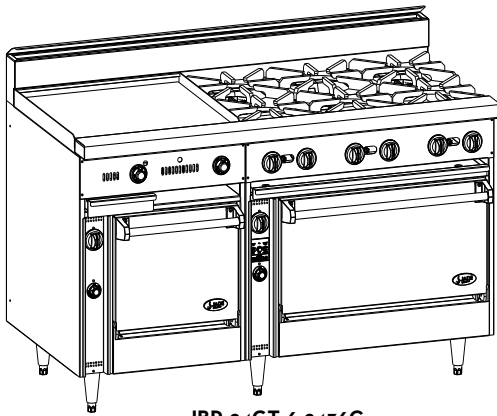

60" SHALLOW DEPTH HEAVY-DUTY

Bistro

60" SHALLOW DEPTH HEAVY-DUTY

JBR-24GT-6-2436C
shown with stub back

DESCRIPTION:

To be model #JBR _____ manufactured by Jade. Open top sections are to have cast iron 30,000 BTU burners with 12" x 12" steel grate per burner. Griddles are to have polished 1" steel plate with 24,000 BTU burner every 12". Unit to be provided with 3/4" gas regulator.

SPECIFY BASE:

STANDARD OVEN

To have (1) or (2) conventional oven base with stainless steel lining. Oven sides and bottom to be removable without tools. Provide with one oven rack, with wires curled around main frame and chrome plated. Thermostat to adjust from 150°F to 500°F to have 30,000 BTU/hr burner per oven. Oven interior (20" W x 14" H x 24" D)(28" W x 14" H x 24" D).

CONVECTION OVEN

To have (1) or (2) convection oven base with 14 gauge stainless steel interior. Provide with one oven rack, with wires curled around main frame and chrome plated. Thermostat to adjust from 150°F to 500°F to have 30,000 BTU/hr burner. Provide with 1/3 HP 115/60/1 blower motor. Oven interior (19-3/4" W x 13-1/2" H x 20-1/2" D)(27-3/4" W x 13-1/2" H x 20-1/2" D).