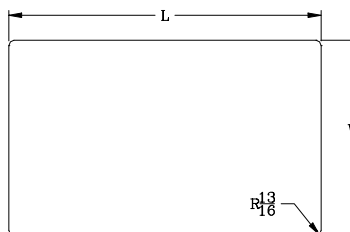

##### Table:

- \* Food Service Stainless Steel
- \* Polished Bullnose Corners & Edges
- \* Adjustable Feet
- \* 36" or 40" High Overall
- \* Shipped knocked-down, easy - to - assemble
- \* UPSable

##### Stools:

- \* Solid Wood Swivel Seat
- \* Chrome Base
- \* 24" Stool for 36" Height Table
- \* 30" Stool for 40" Height Table
- \* Shipped Assembled / UPSable

#### CUCINA CLASSICO TABLE

Model	Size	Wt
BBSS4824	48"x24"	70
BBSS4830	48"x30"	70