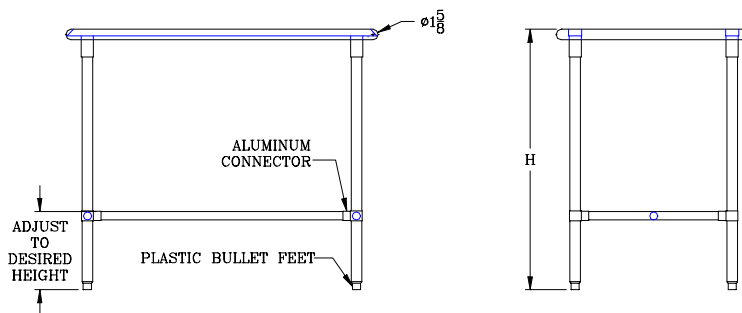

CUCINA STOOLS

Model	Size	Wt
CUCBSTL30	31"	14
CUCBSTL24	24"	13

STOOL:

Seat: Solid Wood
Base: Chrome Base

MATERIAL:

Top: 18 gauge type 304 stainless steel,
Type 304 stainless steel # 3 polish, satin finish
Bracing: 18 gauge type 304 stainless steel, # 3 polish, satin finish
Legs: 18 gauge type 304 stainless steel, # 3 polish, satin finish

John Boos & Co

315 South First Street - Effingham, IL 62401
Phone: 217-347-7701 - Fax: 217-347-7705
Email: sales@johnboos.com - Web-site: www. johnboos.com