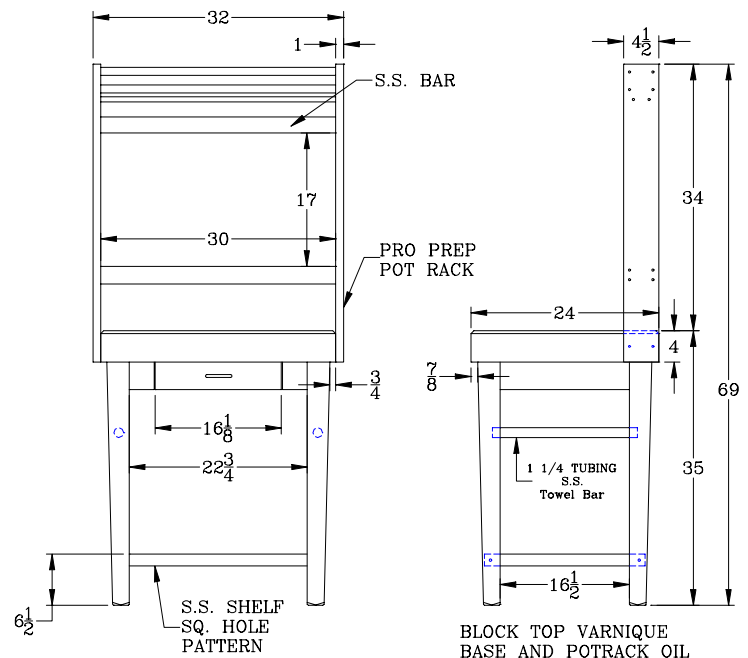

Cucina Premo

FEATURES:

- 4" Thick Hard Maple (Butcher Block Style)
- Food Service Grade Stainless Shelf
- Dovetailed Maple Drawer With SS Front
- Stainless Steel Towel Bars
- Maple Pot Rack With Stainless Bar & Hooks
- 36" High Overall
- Shipped Knocked Down, 2 Cartons, UPSable

Model	Size	Wt
CUCPM30	30"x24"	138

MATERIAL:

Top: End Grain Hard Rock Maple
 Shelf: 18 gauge type 304 stainless steel, # 3 polish, satin finish
 Legs: Hard Rock Maple

John Boos & Co

315 South First Street - Effingham, IL 62401